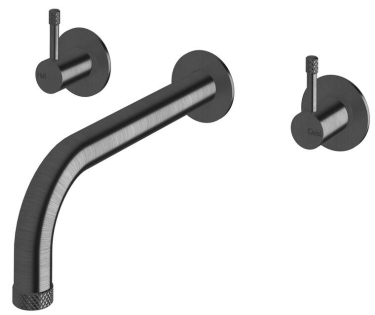

SUSSEX

Sussex Scala Nova Wall Basin/Bath Set 200mm PVD Brushed Gunmetal (5 Star) Lead Free

43610

SPECIFICATIONS	
Recommended Use	Residential;Commercial
Colour Finish	Brushed Gunmetal
Primary Material	Lead Free Brass
Recommended Pressure Range	150 - 500 kPa as per AS3500
Max Continuous Working Temperature (deg C)	65
Min Continuous Working Temperature (deg C)	1
WARRANTY	
Residential Use (Years)	40
Commercial Use (Years)	10
<i>Please refer to Sussex Warranty page for full Terms and Conditions</i>	