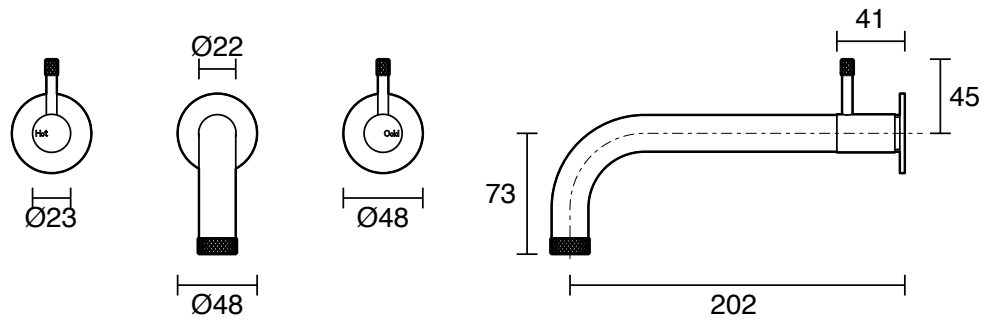

SUSSEX

Sussex Scala Nova Wall Basin/Bath Set 200mm PVD Brushed Gunmetal (5 Star) Lead Free

43610

SPECIFICATIONS	
Recommended Use	Residential;Commercial
Colour Finish	Brushed Gunmetal
Primary Material	Lead Free Brass
Recommended Pressure Range	150 - 500 kPa as per AS3500
Max Continuous Working Temperature (deg C)	65
Min Continuous Working Temperature (deg C)	1
WARRANTY	
Residential Use (Years)	40
Commercial Use (Years)	10
<i>Please refer to Sussex Warranty page for full Terms and Conditions</i>	

Disclaimer: Products in this specification manual must by regulation be installed by licensed and registered trade people. The manufacturer/distributor reserves the right to vary specifications or delete models from their range without prior notification. Dimensions are nominal measurements only. Dimensions and set-outs listed are correct at time of publication however the manufacturer/distributor takes no responsibility for printing errors.