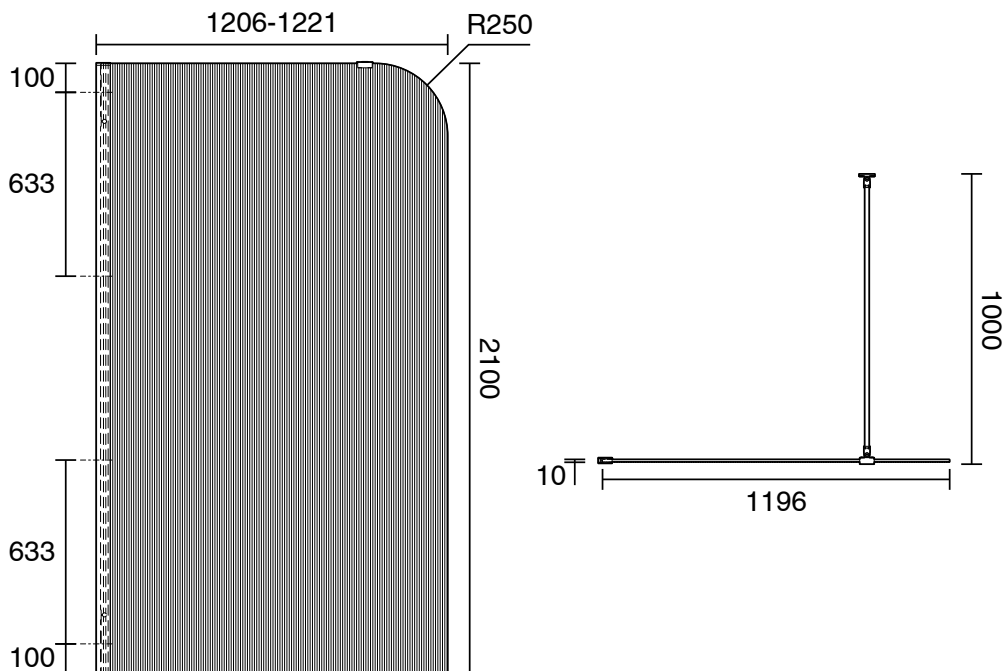

KADO

Kado Lux Frameless Curved Left Fluted Panel with Wall Channel 1200mm Chrome

1710068

SPECIFICATIONS

Recommended Use	Residential;Commercial
Colour Finish	Polished Chrome;Clear
Primary Material	Glass
Frame Configuration	Frameless
Screen Shape	Curved
Screen Appearance	Fluted
Screen Fixing	Channel
Mounting	Wall

WARRANTY

Residential & Commercial Use (Years)	7
Spare Parts & Labour (Years)	1

Please refer to Kado Warranty Page for full Terms and Conditions

Dimensions are nominal measurements only.

CLEANING RECOMMENDATIONS:

We recommend the use of soapy water or approved cleaners. This product should not be cleaned with abrasive materials. Damage caused by any improper treatment is not covered by the product warranty. Refer to Warranty Conditions

Disclaimer: Products in this specification manual must by regulation be installed by licensed and registered trade people. The manufacturer/distributor reserves the right to vary specifications or delete models from their range without prior notification. Dimensions are nominal measurements only. Dimensions and set-outs listed are correct at time of publication however the manufacturer/distributor takes no responsibility for printing errors.

Published 01/04/2026

To see the complete Kado range go to www.reece.com.au