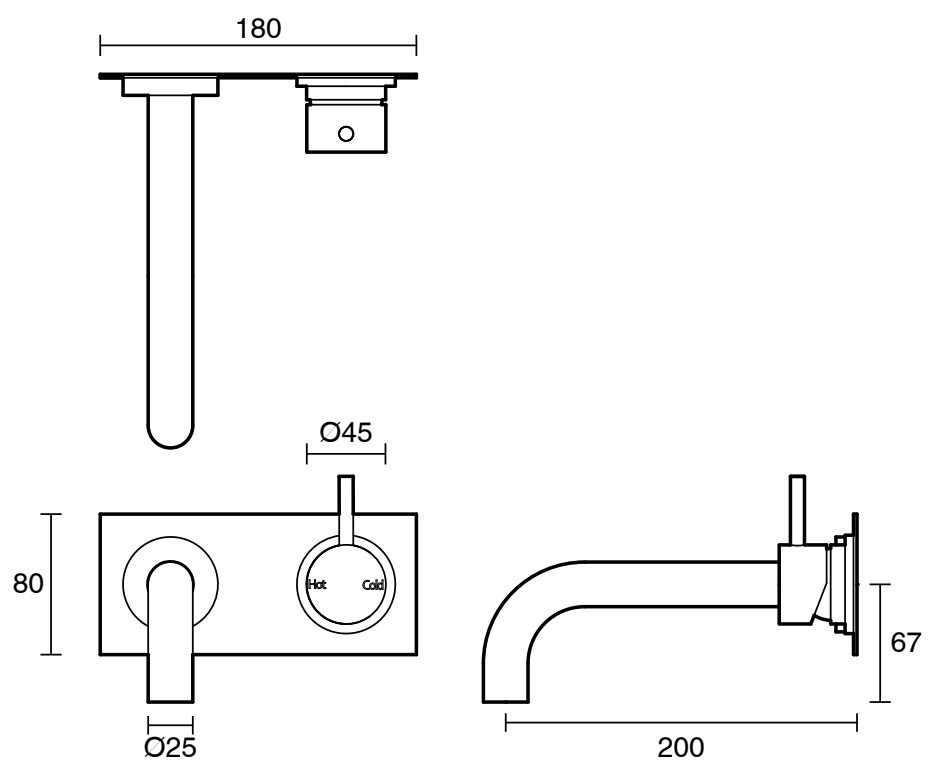

SUSSEX

Sussex Scala 25mm Curved Bath Mixer Tap Outlet System Right Hand 200mm Outlet Chrome

2263078

SPECIFICATIONS

Recommended Use	Residential;Commercial
Colour Finish	Polished Chrome
Primary Material	Brass
Recommended Pressure Range	150 - 500 kPa as per AS3500
Max Continuous Working Temperature (deg C)	65
Min Continuous Working Temperature (deg C)	1

WARRANTY

Residential Use (Years)	40
Commercial Use (Years)	10

Please refer to Sussex Warranty page for full Terms and Conditions

Dimensions are nominal measurements only.

CLEANING RECOMMENDATIONS:

We recommend the use of soapy water or approved cleaners. This product should not be cleaned with abrasive materials. Damage caused by any improper treatment is not covered by the product warranty. Refer to Warranty Conditions

Disclaimer: Products in this specification manual must by regulation be installed by licensed and registered trade people. The manufacturer/distributor reserves the right to vary specifications or delete models from their range without prior notification. Dimensions are nominal measurements only. Dimensions and set-outs listed are correct at time of publication however the manufacturer/distributor takes no responsibility for printing errors.

Published 17/04/2026

To see the complete Sussex range go to www.reece.com.au