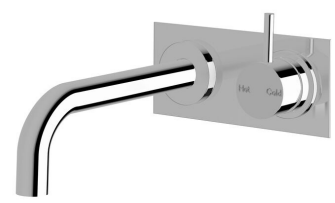

SUSSEX

Sussex Scala 25mm Curved Bath Mixer Tap Outlet System Right Hand 200mm Outlet Chrome

2263078

SPECIFICATIONS

Recommended Use	Residential;Commercial
Colour Finish	Polished Chrome
Primary Material	Brass
Recommended Pressure Range	150 - 500 kPa as per AS3500
Max Continuous Working Temperature (deg C)	65
Min Continuous Working Temperature (deg C)	1

WARRANTY

Residential Use (Years)	40
Commercial Use (Years)	10

Please refer to Sussex Warranty page for full Terms and Conditions

Dimensions are nominal measurements only.

CLEANING RECOMMENDATIONS:

We recommend the use of soapy water or approved cleaners. This product should not be cleaned with abrasive materials. Damage caused by any improper treatment is not covered by the product warranty. Refer to Warranty Conditions

Disclaimer: Products in this specification manual must by regulation be installed by licensed and registered trade people. The manufacturer/distributor reserves the right to vary specifications or delete models from their range without prior notification. Dimensions are nominal measurements only. Dimensions and set-outs listed are correct at time of publication however the manufacturer/distributor takes no responsibility for printing errors.

Published 17/04/2026

To see the complete Sussex range go to www.reece.com.au