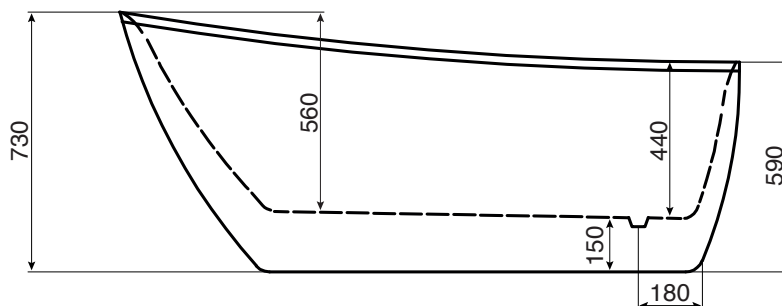

KADO

Kado Neue Freestanding Bath 1730 x 780 x 730mm Matte White

SPECIFICATIONS

Recommended Use	Residential;Commercial
Material	Sanitary Grade Acrylic
Colour	Matte White
Capacity	260 Litres
Weight	45 kg
Overflow	No Overflow
Plug & Waste	Not Included Suits 40mm Non Overflow Waste
Fixing	Silicone to Floor

WARRANTY

Residential & Commercial Use (Years)	20
Spare Parts & Labour (Years)	1

Please refer to Kado Warranty Page for full Terms and Conditions

Dimensions are nominal measurements only.

Disclaimer: Products in this specification manual must by regulation be installed by licensed and registered trade people. The manufacturer/distributor reserves the right to vary specifications or delete models from their range without prior notification. Dimensions are nominal measurements only. Dimensions and set-outs listed are correct at time of publication however the manufacturer/distributor takes no responsibility for printing errors.

Published 01/04/2026

To see the complete Kado range go to
www.reece.com.au/bathrooms