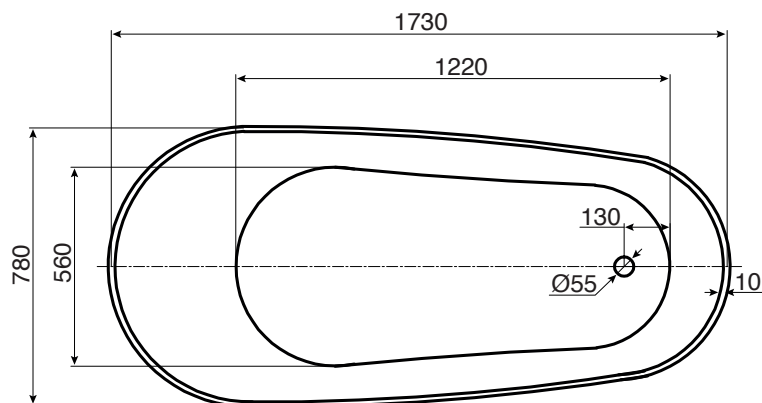

KADO

Kado Neue Freestanding Bath 1730 x 780 x 730mm Matte White

SPECIFICATIONS

Recommended Use	Residential;Commercial
Material	Sanitary Grade Acrylic
Colour	Matte White
Capacity	260 Litres
Weight	45 kg
Overflow	No Overflow
Plug & Waste	Not Included Suits 40mm Non Overflow Waste
Fixing	Silicone to Floor

WARRANTY

Residential & Commercial Use (Years)	20
Spare Parts & Labour (Years)	1

Please refer to Kado Warranty Page for full Terms and Conditions

Dimensions are nominal measurements only.

Disclaimer: Products in this specification manual must by regulation be installed by licensed and registered trade people. The manufacturer/distributor reserves the right to vary specifications or delete models from their range without prior notification. Dimensions are nominal measurements only. Dimensions and set-outs listed are correct at time of publication however the manufacturer/distributor takes no responsibility for printing errors.

Published 01/04/2026

To see the complete Kado range go to
www.reece.com.au/bathrooms