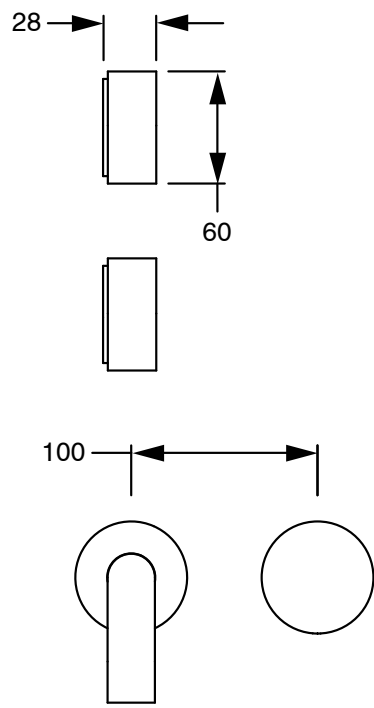

SUSSEX

**Sussex Pure Progressive Wall Basin Mixer Tap System 160mm with Diamond Textured Handle
Brushed Gunmetal (3 Star)
2224776**

SPECIFICATIONS

Recommended Use	Residential;Commercial
Colour Finish	Brushed Gunmetal
Primary Material	DR Brass
Recommended Pressure Range	150 - 500 kPa as per AS3500
Max Continuous Working Temperature (deg C)	65
Min Continuous Working Temperature (deg C)	1

WARRANTY

Residential Use (Years)	40
Commercial Use (Years)	10

Please refer to Sussex Warranty page for full Terms and Conditions

Dimensions are nominal measurements only.

CLEANING RECOMMENDATIONS:

We recommend the use of soapy water or approved cleaners. This product should not be cleaned with abrasive materials. Damage caused by any improper treatment is not covered by the product warranty. Refer to Warranty Conditions

Disclaimer: Products in this specification manual must by regulation be installed by licensed and registered trade people. The manufacturer/distributor reserves the right to vary specifications or delete models from their range without prior notification. Dimensions are nominal measurements only. Dimensions and set-outs listed are correct at time of publication however the manufacturer/distributor takes no responsibility for printing errors.

Published 09/04/2026

To see the complete Sussex range go to www.reece.com.au