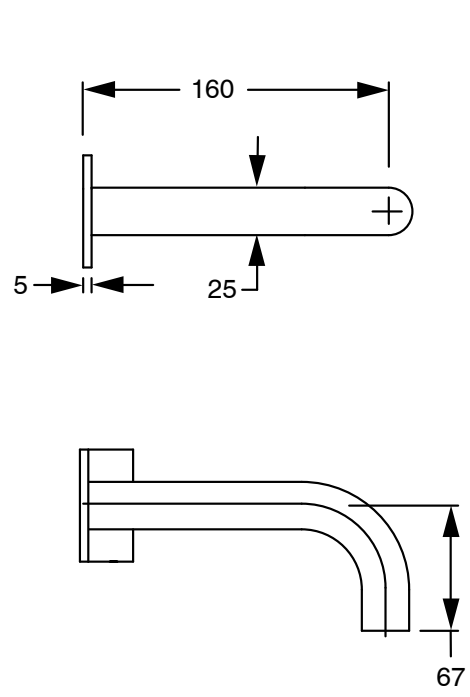

SUSSEX

**Sussex Pure Progressive Wall Basin Mixer Tap System 160mm with Diamond Textured Handle
Brushed Gunmetal (3 Star)
2224776**

SPECIFICATIONS

Recommended Use	Residential;Commercial
Colour Finish	Brushed Gunmetal
Primary Material	DR Brass
Recommended Pressure Range	150 - 500 kPa as per AS3500
Max Continuous Working Temperature (deg C)	65
Min Continuous Working Temperature (deg C)	1

WARRANTY

Residential Use (Years)	40
Commercial Use (Years)	10

Please refer to Sussex Warranty page for full Terms and Conditions

Dimensions are nominal measurements only.

CLEANING RECOMMENDATIONS:

We recommend the use of soapy water or approved cleaners. This product should not be cleaned with abrasive materials. Damage caused by any improper treatment is not covered by the product warranty. Refer to Warranty Conditions

Disclaimer: Products in this specification manual must by regulation be installed by licensed and registered trade people. The manufacturer/distributor reserves the right to vary specifications or delete models from their range without prior notification. Dimensions are nominal measurements only. Dimensions and set-outs listed are correct at time of publication however the manufacturer/distributor takes no responsibility for printing errors.

Published 09/04/2026

To see the complete Sussex range go to www.reece.com.au