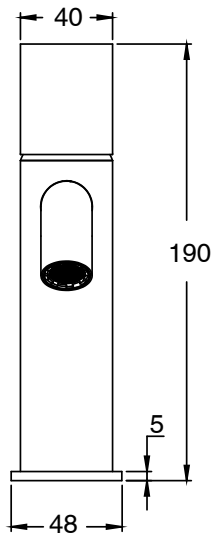

SUSSEX

Sussex Pure Basin Mixer Curved Spout PVD Brushed Nickel (5 Star) Lead Free

46931

SPECIFICATIONS	
Recommended Use	Residential;Commercial
Colour Finish	Brushed Nickel
Primary Material	Lead Free Brass
Recommended Pressure Range	150 - 500 kPa as per AS3500
Max Continuous Working Temperature (deg C)	65
Min Continuous Working Temperature (deg C)	1
WARRANTY	
Residential Use (Years)	40
Commercial Use (Years)	10
<i>Please refer to Sussex Warranty page for full Terms and Conditions</i>	