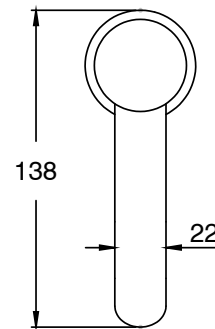

SUSSEX

Sussex Pure Basin Mixer Curved Spout PVD Brushed Nickel (5 Star) Lead Free

46931

SPECIFICATIONS	
Recommended Use	Residential;Commercial
Colour Finish	Brushed Nickel
Primary Material	Lead Free Brass
Recommended Pressure Range	150 - 500 kPa as per AS3500
Max Continuous Working Temperature (deg C)	65
Min Continuous Working Temperature (deg C)	1
WARRANTY	
Residential Use (Years)	40
Commercial Use (Years)	10
<i>Please refer to Sussex Warranty page for full Terms and Conditions</i>	

Disclaimer: Products in this specification manual must by regulation be installed by licensed and registered trade people. The manufacturer/distributor reserves the right to vary specifications or delete models from their range without prior notification. Dimensions are nominal measurements only. Dimensions and set-outs listed are correct at time of publication however the manufacturer/distributor takes no responsibility for printing errors.