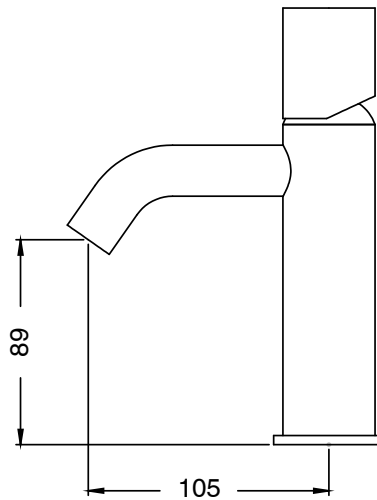

SUSSEX

Sussex Pure Basin Mixer Curved Spout PVD Brushed Nickel (5 Star) Lead Free

46931

SPECIFICATIONS	
Recommended Use	Residential;Commercial
Colour Finish	Brushed Nickel
Primary Material	Lead Free Brass
Recommended Pressure Range	150 - 500 kPa as per AS3500
Max Continuous Working Temperature (deg C)	65
Min Continuous Working Temperature (deg C)	1
WARRANTY	
Residential Use (Years)	40
Commercial Use (Years)	10
<i>Please refer to Sussex Warranty page for full Terms and Conditions</i>	