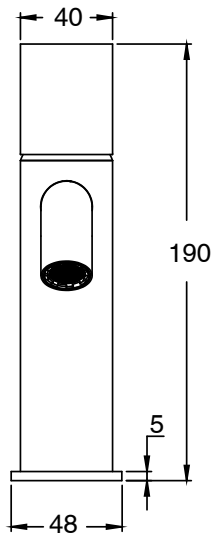

## Sussex Pure Basin Mixer Tap Curved Spout with Linear Textured Handle PVD Brushed Gunmetal (5 Star) 9511747

SPECIFICATIONS	
Recommended Use	Residential;Commercial
Colour Finish	Brushed Smoke Gunmetal
Primary Material	DR Brass
Recommended Pressure Range	150 - 500 kPa as per AS3500
Max Continuous Working Temperature (deg C)	65
Min Continuous Working Temperature (deg C)	1
WARRANTY	
Residential Use (Years)	40
Commercial Use (Years)	10
<i>Please refer to Sussex Warranty page for full Terms and Conditions</i>	

Dimensions are nominal measurements only.