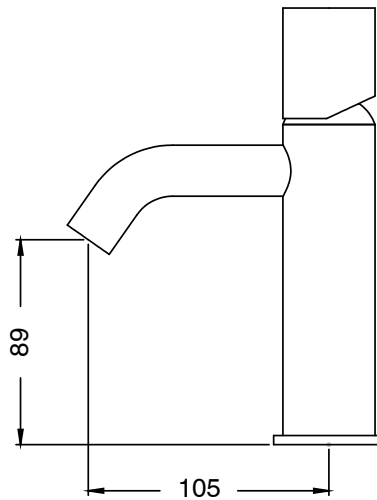

## Sussex Pure Basin Mixer Tap Curved Spout with Linear Textured Handle PVD Brushed Gunmetal (5 Star) 9511747

SPECIFICATIONS	
Recommended Use	Residential;Commercial
Colour Finish	Brushed Smoke Gunmetal
Primary Material	DR Brass
Recommended Pressure Range	150 - 500 kPa as per AS3500
Max Continuous Working Temperature (deg C)	65
Min Continuous Working Temperature (deg C)	1
WARRANTY	
Residential Use (Years)	40
Commercial Use (Years)	10
<i>Please refer to Sussex Warranty page for full Terms and Conditions</i>	

Dimensions are nominal measurements only.