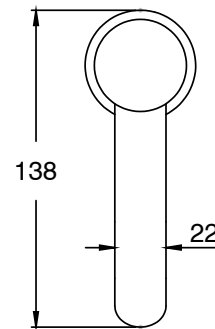

## Sussex Pure Basin Mixer Tap Curved Spout with Linear Textured Handle PVD Brushed Gunmetal (5 Star) 9511747

SPECIFICATIONS	
Recommended Use	Residential;Commercial
Colour Finish	Brushed Smoke Gunmetal
Primary Material	DR Brass
Recommended Pressure Range	150 - 500 kPa as per AS3500
Max Continuous Working Temperature (deg C)	65
Min Continuous Working Temperature (deg C)	1
WARRANTY	
Residential Use (Years)	40
Commercial Use (Years)	10
<i>Please refer to Sussex Warranty page for full Terms and Conditions</i>	

Dimensions are nominal measurements only.