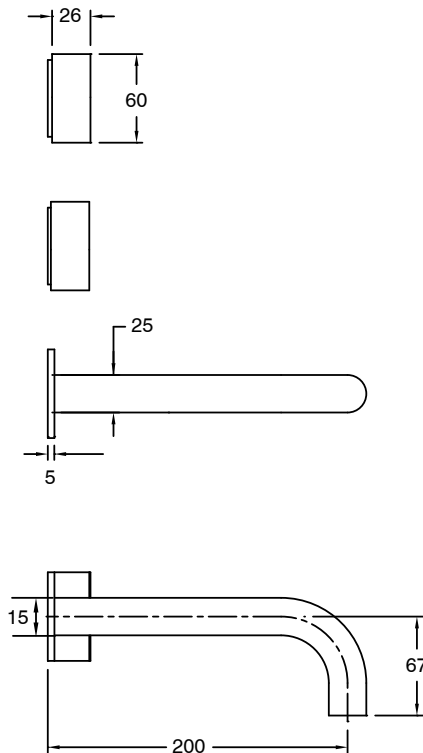

## Sussex Pure Wall Basin Hostess System 200mm with Cirque Textured Handles PVD Matte Black (3 Star) Lead Free 50801

SPECIFICATIONS	
Recommended Use	Residential;Commercial
Colour Finish	Matte Black
Primary Material	Lead Free Brass
Recommended Pressure Range	150 - 500 kPa as per AS3500
Max Continuous Working Temperature (deg C)	65
Min Continuous Working Temperature (deg C)	1
WARRANTY	
Residential Use (Years)	40
Commercial Use (Years)	10
<i>Please refer to Sussex Warranty page for full Terms and Conditions</i>	

Dimensions are nominal measurements only.