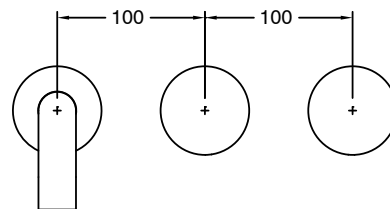

## Sussex Pure Wall Basin Hostess System 200mm with Cirque Textured Handles PVD Matte Black (3 Star) Lead Free 50801

SPECIFICATIONS	
Recommended Use	Residential;Commercial
Colour Finish	Matte Black
Primary Material	Lead Free Brass
Recommended Pressure Range	150 - 500 kPa as per AS3500
Max Continuous Working Temperature (deg C)	65
Min Continuous Working Temperature (deg C)	1
WARRANTY	
Residential Use (Years)	40
Commercial Use (Years)	10
<i>Please refer to Sussex Warranty page for full Terms and Conditions</i>	

Dimensions are nominal measurements only.