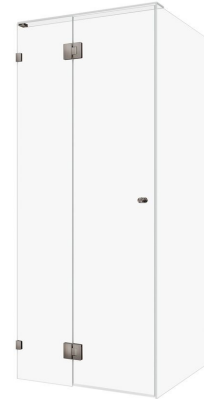

## Kado Lux Frameless Enclosure with Wall Clips 900 x 900mm Brushed Gunmetal

1710045

SPECIFICATIONS	
Recommended Use	Residential;Commercial
Colour Finish	Clear;Brushed Gunmetal
Primary Material	Glass
Frame Configuration	Frameless
Screen Shape	Rectangular
Screen Appearance	Clear
Screen Fixing	Clips
Mounting	Wall
WARRANTY	
Residential & Commercial Use (Years)	7
Spare Parts & Labour (Years)	1
<i>Please refer to Kado Warranty Page for full Terms and Conditions</i>	