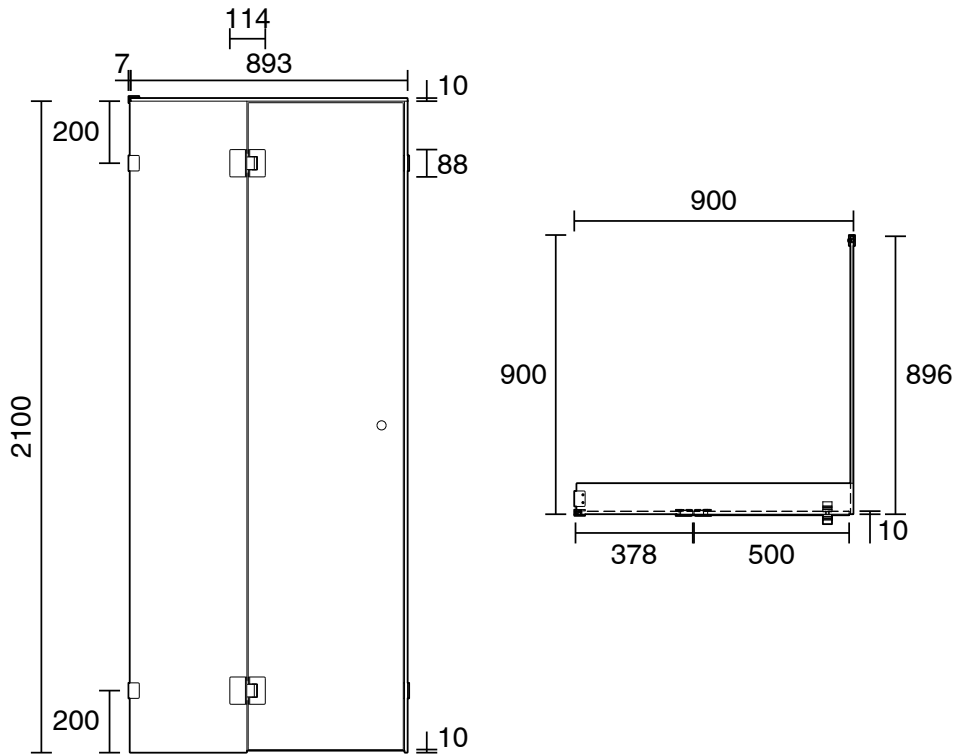

## Kado Lux Frameless Enclosure with Wall Clips 900 x 900mm Brushed Gunmetal

1710045

SPECIFICATIONS	
Recommended Use	Residential;Commercial
Colour Finish	Clear;Brushed Gunmetal
Primary Material	Glass
Frame Configuration	Frameless
Screen Shape	Rectangular
Screen Appearance	Clear
Screen Fixing	Clips
Mounting	Wall
WARRANTY	
Residential & Commercial Use (Years)	7
Spare Parts & Labour (Years)	1
<i>Please refer to Kado Warranty Page for full Terms and Conditions</i>	

Dimensions are nominal measurements only.