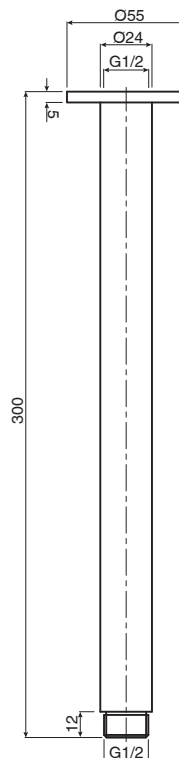

mizu

Mizu Drift Ceiling Shower Arm Only 300mm Chrome

9504027

SPECIFICATIONS

Recommended Use	Residential;Commercial
Colour Finish	Polished Chrome
Primary Material	DR Brass
Recommended Pressure Range	150 - 500 kPa as per AS3500
Max Continuous Working Temperature (deg C)	60
Min Continuous Working Temperature (deg C)	5

WARRANTY

Residential & Commercial Use (Years)	25
Spare Parts & Labour (Years)	1

Please refer to Mizu Warranty page for full Terms and Conditions

Dimensions are nominal measurements only.

CLEANING RECOMMENDATIONS:

We recommend the use of soapy water or approved cleaners. This product should not be cleaned with abrasive materials. Damage caused by any improper treatment is not covered by the product warranty. Refer to Warranty Conditions

Disclaimer: Products in this specification manual must by regulation be installed by licensed and registered trade people. The manufacturer/distributor reserves the right to vary specifications or delete models from their range without prior notification. Dimensions are nominal measurements only. Dimensions and set-outs listed are correct at time of publication however the manufacturer/distributor takes no responsibility for printing errors.

Published 01/04/2026

To see the complete Mizu range go to www.reece.com.au

WaterMark
AS/NZS 3862
WM 022468