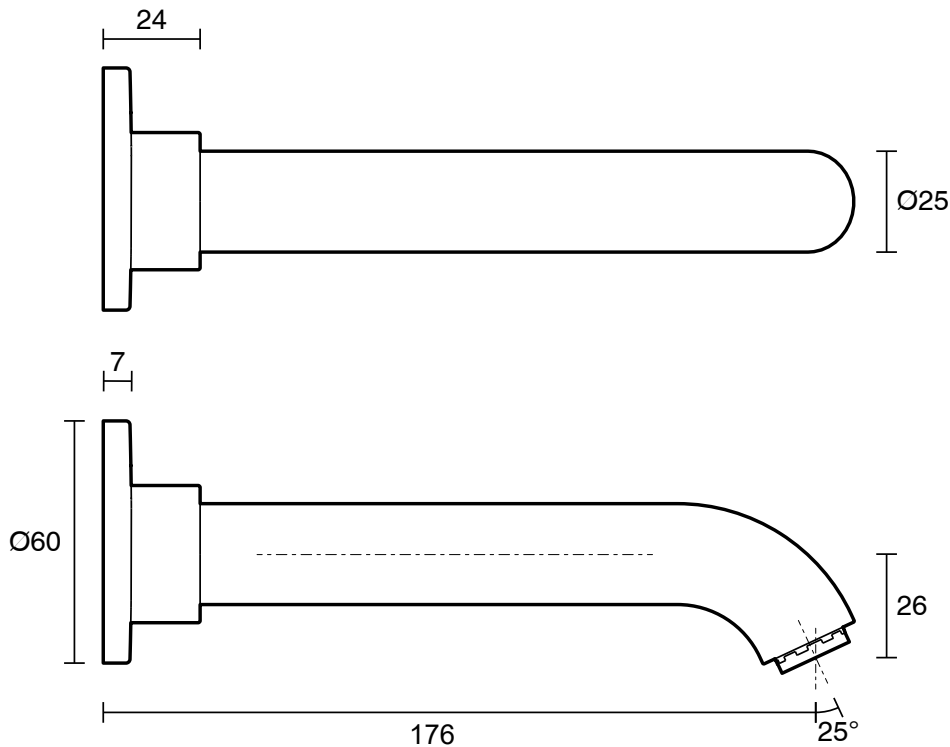

Roca Ona Bath Outlet 175mm Brushed Brass

13716

SPECIFICATIONS

Recommended Use	Residential;Commercial
Colour Finish	Brushed Brass
Primary Material	Lead Free Brass
Recommended Pressure Range	150 - 500 kPa as per AS3500
Max Continuous Working Temperature (deg C)	65
Min Continuous Working Temperature (deg C)	5

WARRANTY

Residential & Commercial Use (Years)	25
Spare Parts & Labour (Years)	1

Please refer to Roca Warranty page for full Terms and Conditions

Dimensions are nominal measurements only.

CLEANING RECOMMENDATIONS:

We recommend the use of soapy water or approved cleaners. This product should not be cleaned with abrasive materials. Damage caused by any improper treatment is not covered by the product warranty. Refer to Warranty Conditions

Disclaimer: Products in this specification manual must by regulation be installed by licensed and registered trade people. The manufacturer/distributor reserves the right to vary specifications or delete models from their range without prior notification. Dimensions are nominal measurements only. Dimensions and set-outs listed are correct at time of publication however the manufacturer/distributor takes no responsibility for printing errors.

Published 19/05/2026

To see the complete Roca range go to www.reece.com.au