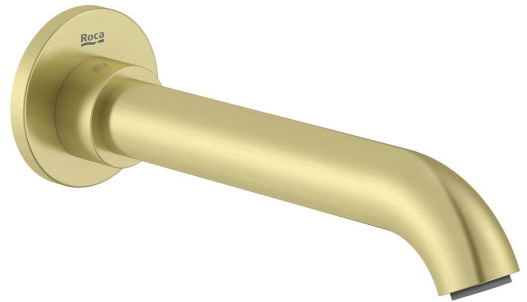

Roca Ona Bath Outlet 175mm Brushed Brass

13716

SPECIFICATIONS

Recommended Use	Residential;Commercial
Colour Finish	Brushed Brass
Primary Material	Lead Free Brass
Recommended Pressure Range	150 - 500 kPa as per AS3500
Max Continuous Working Temperature (deg C)	65
Min Continuous Working Temperature (deg C)	5

WARRANTY

Residential & Commercial Use (Years)	25
Spare Parts & Labour (Years)	1

Please refer to Roca Warranty page for full Terms and Conditions

Dimensions are nominal measurements only.

CLEANING RECOMMENDATIONS:

We recommend the use of soapy water or approved cleaners. This product should not be cleaned with abrasive materials. Damage caused by any improper treatment is not covered by the product warranty. Refer to Warranty Conditions

Disclaimer: Products in this specification manual must by regulation be installed by licensed and registered trade people. The manufacturer/distributor reserves the right to vary specifications or delete models from their range without prior notification. Dimensions are nominal measurements only. Dimensions and set-outs listed are correct at time of publication however the manufacturer/distributor takes no responsibility for printing errors.

Published 19/05/2026

To see the complete Roca range go to www.reece.com.au