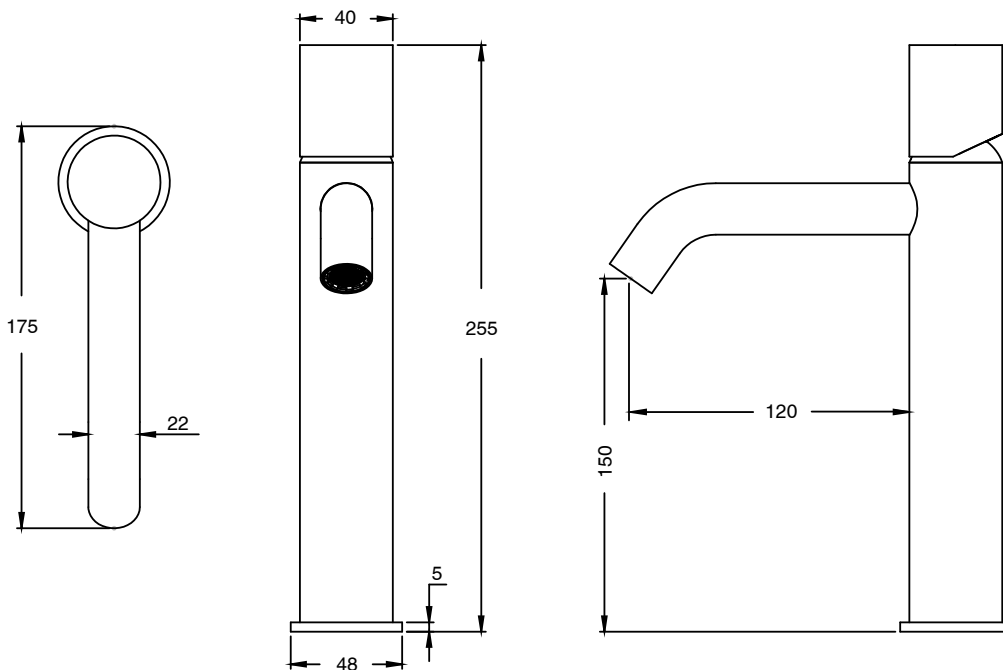

SUSSEX

Sussex Pure Medium Height Basin Mixer Tap Curved Spout PVD Brushed Bronze (5 Star)

9511068

SPECIFICATIONS	
Recommended Use	Residential;Commercial
Colour Finish	Brushed Bronze
Primary Material	DR Brass
Recommended Pressure Range	150 - 500 kPa as per AS3500
Max Continuous Working Temperature (deg C)	65
Min Continuous Working Temperature (deg C)	1
WARRANTY	
Residential Use (Years)	40
Commercial Use (Years)	10
<i>Please refer to Sussex Warranty page for full Terms and Conditions</i>	

Disclaimer: Products in this specification manual must by regulation be installed by licensed and registered trade people. The manufacturer/distributor reserves the right to vary specifications or delete models from their range without prior notification. Dimensions are nominal measurements only. Dimensions and set-outs listed are correct at time of publication however the manufacturer/distributor takes no responsibility for printing errors.