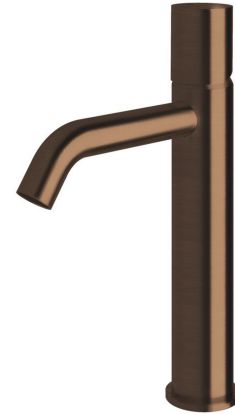

SUSSEX

Sussex Pure Medium Height Basin Mixer Tap Curved Spout PVD Brushed Bronze (5 Star)

9511068

SPECIFICATIONS	
Recommended Use	Residential;Commercial
Colour Finish	Brushed Bronze
Primary Material	DR Brass
Recommended Pressure Range	150 - 500 kPa as per AS3500
Max Continuous Working Temperature (deg C)	65
Min Continuous Working Temperature (deg C)	1
WARRANTY	
Residential Use (Years)	40
Commercial Use (Years)	10
<i>Please refer to Sussex Warranty page for full Terms and Conditions</i>	