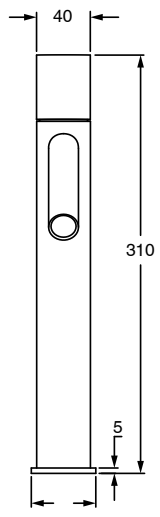

SUSSEX

Sussex Pure Extended Basin Mixer Tap PVD Matte Black (6 Star)

9511454

SPECIFICATIONS

Recommended Use	Residential;Commercial
Colour Finish	Matte Black
Primary Material	DR Brass
Recommended Pressure Range	150 - 500 kPa as per AS3500
Max Continuous Working Temperature (deg C)	65
Min Continuous Working Temperature (deg C)	1

WARRANTY

Residential Use (Years)	40
Commercial Use (Years)	10

Please refer to Sussex Warranty page for full Terms and Conditions