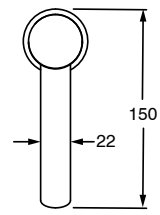

SUSSEX

Sussex Pure Extended Basin Mixer Tap PVD Matte Black (6 Star)

9511454

SPECIFICATIONS

Recommended Use	Residential;Commercial
Colour Finish	Matte Black
Primary Material	DR Brass
Recommended Pressure Range	150 - 500 kPa as per AS3500
Max Continuous Working Temperature (deg C)	65
Min Continuous Working Temperature (deg C)	1

WARRANTY

Residential Use (Years)	40
Commercial Use (Years)	10

Please refer to Sussex Warranty page for full Terms and Conditions