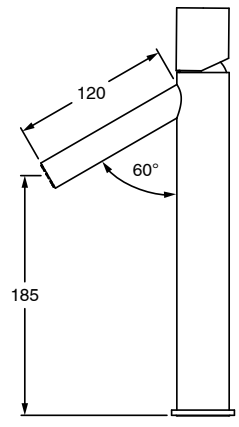

SUSSEX

Sussex Pure Extended Basin Mixer Tap PVD Matte Black (6 Star)

9511454

SPECIFICATIONS

Recommended Use	Residential;Commercial
Colour Finish	Matte Black
Primary Material	DR Brass
Recommended Pressure Range	150 - 500 kPa as per AS3500
Max Continuous Working Temperature (deg C)	65
Min Continuous Working Temperature (deg C)	1

WARRANTY

Residential Use (Years)	40
Commercial Use (Years)	10

Please refer to Sussex Warranty page for full Terms and Conditions