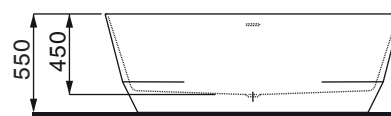

LAUFEN

LAUFEN Pro Freestanding Bath with Overflow 1650 x 750mm White

9510102

SPECIFICATIONS

Recommended Use	Residential;Commercial
Bath Type	Freestanding
Primary Material	Solid Surface
Colour Finish	White
Capacity (L)	253
Weight (kg)	90
Mounting	Floor
Overflow Included	Yes
Plug & Waste Included	No

WARRANTY

Residential & Commercial Use (Years)	25
Spare Parts & Labour (Years)	1

Please refer to LAUFEN Warranty page for full Terms and Conditions

Dimensions are nominal measurements only.

CLEANING RECOMMENDATIONS:

We recommend the use of soapy water or approved cleaners. This product should not be cleaned with abrasive materials. Damage caused by any improper treatment is not covered by the product warranty. Refer to Warranty Conditions

Disclaimer: Products in this specification manual must by regulation be installed by licensed and registered trade people. The manufacturer/distributor reserves the right to vary specifications or delete models from their range without prior notification. Dimensions are nominal measurements only. Dimensions and set-outs listed are correct at time of publication however the manufacturer/distributor takes no responsibility for printing errors.

Published 24/04/2026

To see the complete LAUFEN range go to www.reece.com.au