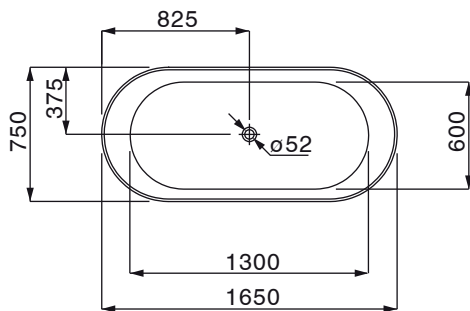

LAUFEN

LAUFEN Pro Freestanding Bath with Overflow 1650 x 750mm White

9510102

SPECIFICATIONS

Recommended Use	Residential;Commercial
Bath Type	Freestanding
Primary Material	Solid Surface
Colour Finish	White
Capacity (L)	253
Weight (kg)	90
Mounting	Floor
Overflow Included	Yes
Plug & Waste Included	No

WARRANTY

Residential & Commercial Use (Years)	25
Spare Parts & Labour (Years)	1

Please refer to LAUFEN Warranty page for full Terms and Conditions

Dimensions are nominal measurements only.

CLEANING RECOMMENDATIONS:

We recommend the use of soapy water or approved cleaners. This product should not be cleaned with abrasive materials. Damage caused by any improper treatment is not covered by the product warranty. Refer to Warranty Conditions

Disclaimer: Products in this specification manual must by regulation be installed by licensed and registered trade people. The manufacturer/distributor reserves the right to vary specifications or delete models from their range without prior notification. Dimensions are nominal measurements only. Dimensions and set-outs listed are correct at time of publication however the manufacturer/distributor takes no responsibility for printing errors.

Published 24/04/2026

To see the complete LAUFEN range go to www.reece.com.au