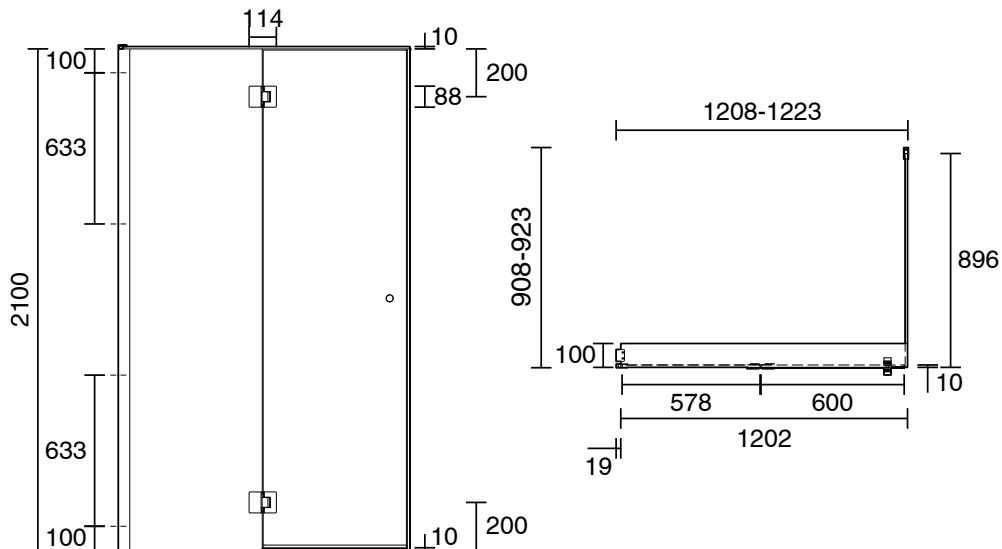

KADO

Kado Lux Frameless Enclosure with Wall Channel 1200 x 900mm Brushed Brass

1710038

SPECIFICATIONS

Recommended Use	Residential;Commercial
Colour Finish	Brushed Brass;Clear
Primary Material	Glass
Frame Configuration	Frameless
Screen Shape	Rectangular
Screen Appearance	Clear
Screen Fixing	Channel
Mounting	Wall

WARRANTY

Residential & Commercial Use (Years)	7
Spare Parts & Labour (Years)	1

Please refer to Kado Warranty Page for full Terms and Conditions

Dimensions are nominal measurements only.

CLEANING RECOMMENDATIONS:

We recommend the use of soapy water or approved cleaners. This product should not be cleaned with abrasive materials. Damage caused by any improper treatment is not covered by the product warranty. Refer to Warranty Conditions

Disclaimer: Products in this specification manual must by regulation be installed by licensed and registered trade people. The manufacturer/distributor reserves the right to vary specifications or delete models from their range without prior notification. Dimensions are nominal measurements only. Dimensions and set-outs listed are correct at time of publication however the manufacturer/distributor takes no responsibility for printing errors.

Published 01/04/2026

To see the complete Kado range go to www.reece.com.au