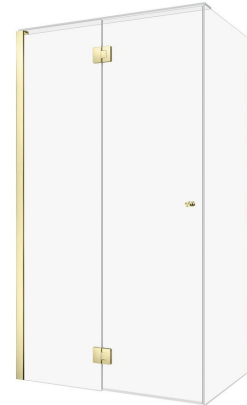

KADO

Kado Lux Frameless Enclosure with Wall Channel 1200 x 900mm Brushed Brass

1710038

SPECIFICATIONS

Recommended Use	Residential;Commercial
Colour Finish	Brushed Brass;Clear
Primary Material	Glass
Frame Configuration	Frameless
Screen Shape	Rectangular
Screen Appearance	Clear
Screen Fixing	Channel
Mounting	Wall

WARRANTY

Residential & Commercial Use (Years)	7
Spare Parts & Labour (Years)	1

Please refer to Kado Warranty Page for full Terms and Conditions

Dimensions are nominal measurements only.

CLEANING RECOMMENDATIONS:

We recommend the use of soapy water or approved cleaners. This product should not be cleaned with abrasive materials. Damage caused by any improper treatment is not covered by the product warranty. Refer to Warranty Conditions

Disclaimer: Products in this specification manual must by regulation be installed by licensed and registered trade people. The manufacturer/distributor reserves the right to vary specifications or delete models from their range without prior notification. Dimensions are nominal measurements only. Dimensions and set-outs listed are correct at time of publication however the manufacturer/distributor takes no responsibility for printing errors.

Published 01/04/2026

To see the complete Kado range go to www.reece.com.au