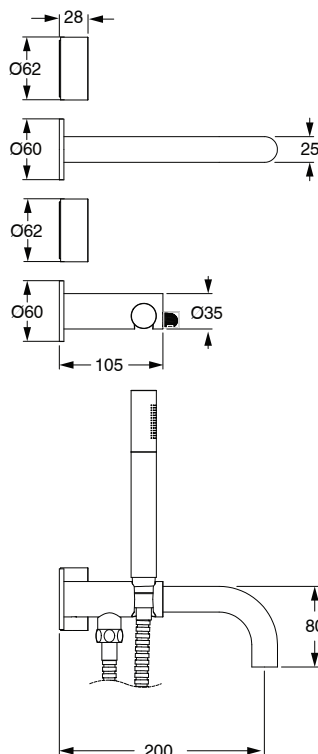

SUSSEX

Sussex Pure Progressive Bath Mixer Tap System 200mm with Handshower Right Hand Chrome (3 Star) 2299464

SPECIFICATIONS	
Recommended Use	Residential;Commercial
Colour Finish	Polished Chrome
Primary Material	DR Brass
Recommended Pressure Range	150 - 500 kPa as per AS3500
Max Continuous Working Temperature (deg C)	65
Min Continuous Working Temperature (deg C)	1
WARRANTY	
Residential Use (Years)	40
Commercial Use (Years)	10

Please refer to Sussex Warranty page for full Terms and Conditions