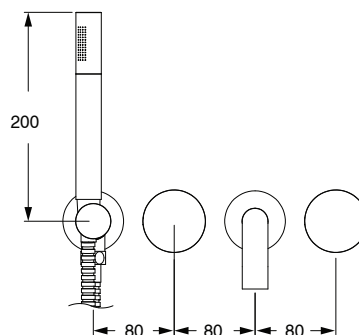

SUSSEX

Sussex Pure Progressive Bath Mixer Tap System 200mm with Handshower Right Hand Chrome (3 Star) 2299464

SPECIFICATIONS	
Recommended Use	Residential;Commercial
Colour Finish	Polished Chrome
Primary Material	DR Brass
Recommended Pressure Range	150 - 500 kPa as per AS3500
Max Continuous Working Temperature (deg C)	65
Min Continuous Working Temperature (deg C)	1
WARRANTY	
Residential Use (Years)	40
Commercial Use (Years)	10

Please refer to Sussex Warranty page for full Terms and Conditions