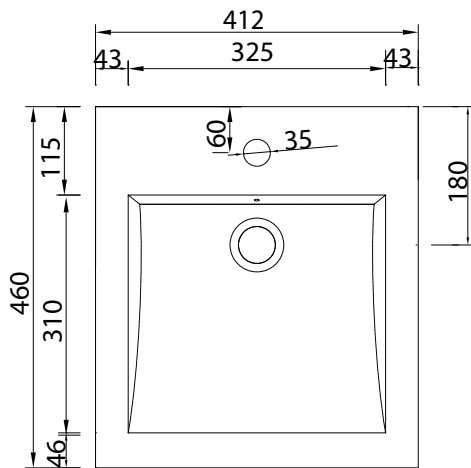

CLEANING RECOMMENDATIONS:

We recommend the use of soapy water or approved cleaners.
This product should not be cleaned with abrasive materials.
Damage caused by any improper treatment is not covered by the product warranty.
Refer to Warranty Conditions.

Dimensions are nominal measurements only.

Disclaimer: Products in this specification manual must by regulation be installed by licensed and registered trade people. The manufacturer/distributor reserves the right to vary specifications or delete models from their range without prior notification. Dimensions are nominal measurements only. Dimensions and set-outs listed are correct at time of publication however the manufacturer/distributor takes no responsibility for printing errors.

Published 01/04/2026