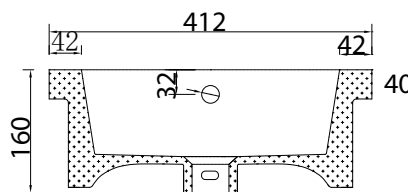

CLEANING RECOMMENDATIONS:

We recommend the use of soapy water or approved cleaners.
This product should not be cleaned with abrasive materials.
Damage caused by any improper treatment is not covered by the product warranty.
Refer to Warranty Conditions.

Dimensions are nominal measurements only.

Disclaimer: Products in this specification manual must by regulation be installed by licensed and registered trade people. The manufacturer/distributor reserves the right to vary specifications or delete models from their range without prior notification. Dimensions are nominal measurements only. Dimensions and set-outs listed are correct at time of publication however the manufacturer/distributor takes no responsibility for printing errors.

Published 01/04/2026