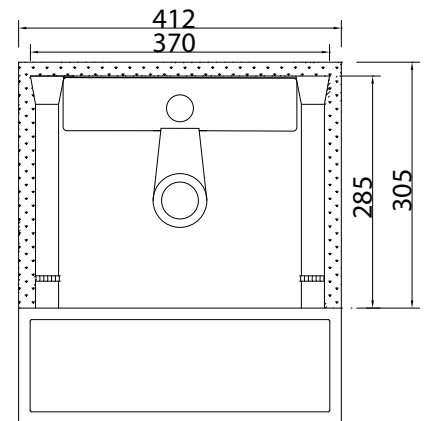

CLEANING RECOMMENDATIONS:

We recommend the use of soapy water or approved cleaners.
This product should not be cleaned with abrasive materials.
Damage caused by any improper treatment is not covered by the product warranty.
Refer to Warranty Conditions.

Dimensions are nominal measurements only.

Disclaimer: Products in this specification manual must by regulation be installed by licensed and registered trade people. The manufacturer/distributor reserves the right to vary specifications or delete models from their range without prior notification. Dimensions are nominal measurements only. Dimensions and set-outs listed are correct at time of publication however the manufacturer/distributor takes no responsibility for printing errors.

Published 01/04/2026