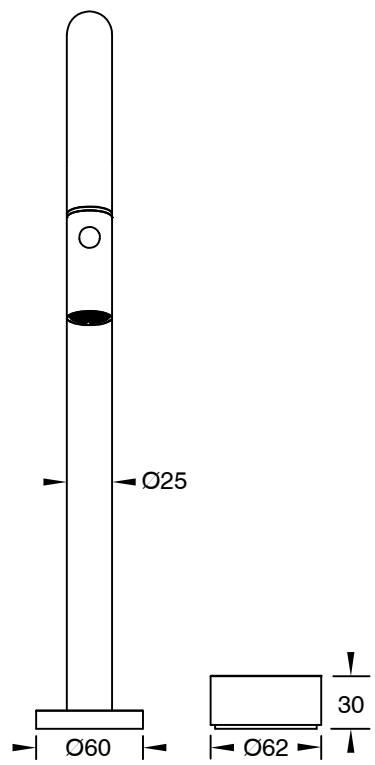

SUSSEX

Sussex Pure Progressive Sink Mixer Set Pull Out Spray with Cirque Textured Handles
PVD Brushed Gunmetal (4 Star) Lead Free
50592

SPECIFICATIONS

Recommended Use	Residential;Commercial
Colour Finish	Brushed Gunmetal
Primary Material	Lead Free Brass
Recommended Pressure Range	150 - 500 kPa as per AS3500
Max Continuous Working Temperature (deg C)	65
Min Continuous Working Temperature (deg C)	1

WARRANTY

Residential Use (Years)	40
Commercial Use (Years)	10

Please refer to Sussex Warranty page for full Terms and Conditions

Dimensions are nominal measurements only.

CLEANING RECOMMENDATIONS:

We recommend the use of soapy water or approved cleaners. This product should not be cleaned with abrasive materials. Damage caused by any improper treatment is not covered by the product warranty. Refer to Warranty Conditions

Disclaimer: Products in this specification manual must by regulation be installed by licensed and registered trade people. The manufacturer/distributor reserves the right to vary specifications or delete models from their range without prior notification. Dimensions are nominal measurements only. Dimensions and set-outs listed are correct at time of publication however the manufacturer/distributor takes no responsibility for printing errors.

Published 07/05/2026

To see the complete Sussex range go to www.reece.com.au