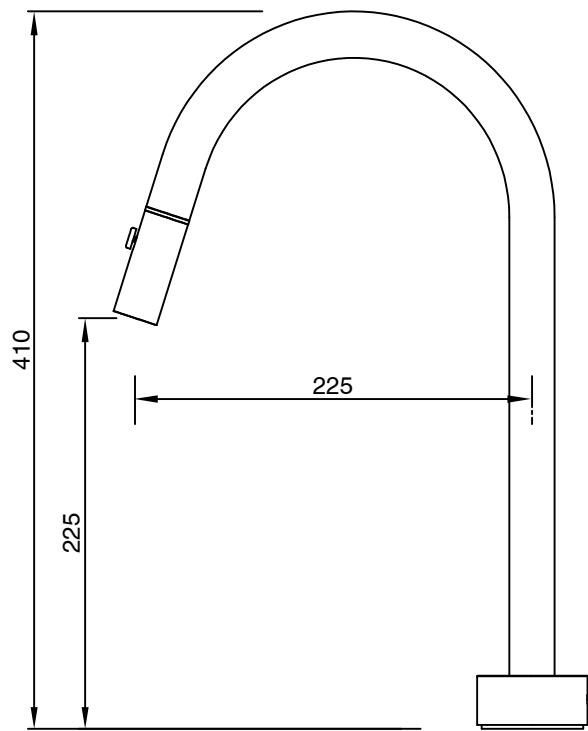

SUSSEX

Sussex Pure Progressive Sink Mixer Set Pull Out Spray with Cirque Textured Handles
PVD Brushed Gunmetal (4 Star) Lead Free
50592

SPECIFICATIONS

Recommended Use	Residential;Commercial
Colour Finish	Brushed Gunmetal
Primary Material	Lead Free Brass
Recommended Pressure Range	150 - 500 kPa as per AS3500
Max Continuous Working Temperature (deg C)	65
Min Continuous Working Temperature (deg C)	1

WARRANTY

Residential Use (Years)	40
Commercial Use (Years)	10

Please refer to Sussex Warranty page for full Terms and Conditions

Dimensions are nominal measurements only.

CLEANING RECOMMENDATIONS:

We recommend the use of soapy water or approved cleaners. This product should not be cleaned with abrasive materials. Damage caused by any improper treatment is not covered by the product warranty. Refer to Warranty Conditions

Disclaimer: Products in this specification manual must by regulation be installed by licensed and registered trade people. The manufacturer/distributor reserves the right to vary specifications or delete models from their range without prior notification. Dimensions are nominal measurements only. Dimensions and set-outs listed are correct at time of publication however the manufacturer/distributor takes no responsibility for printing errors.

Published 07/05/2026

To see the complete Sussex range go to www.reece.com.au