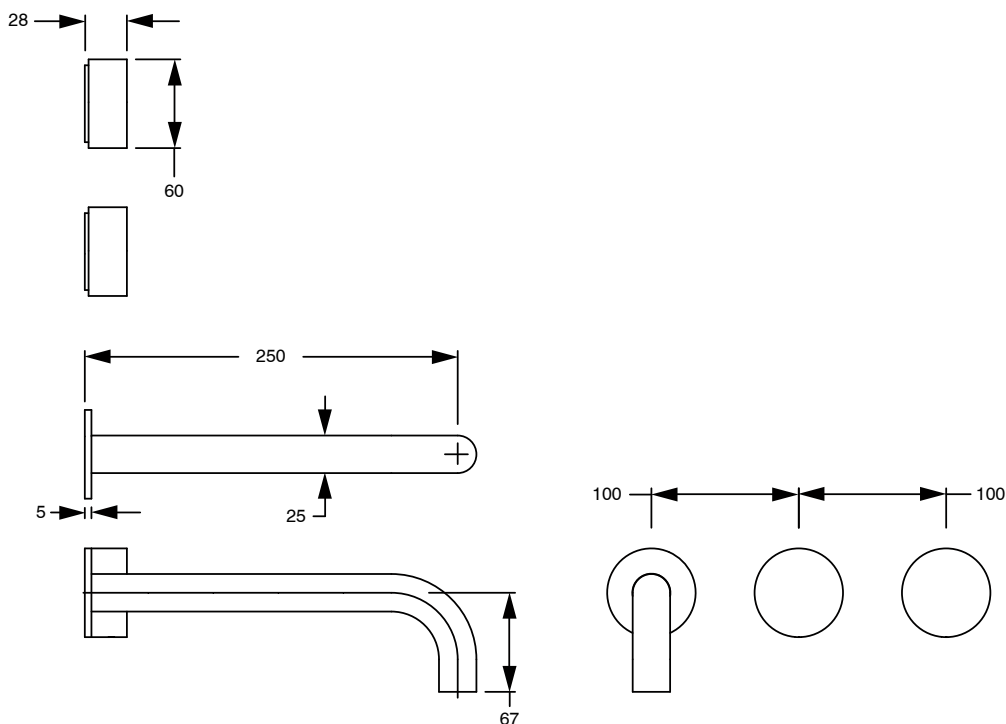

SUSSEX

Sussex Pure Wall Bath Hostess System 250mm with Diamond Textured Handles PVD Matte Black Lead Free 46885

SPECIFICATIONS

Recommended Use	Residential;Commercial
Colour Finish	Matte Black
Primary Material	Lead Free Brass
Recommended Pressure Range	150 - 500 kPa as per AS3500
Max Continuous Working Temperature (deg C)	65
Min Continuous Working Temperature (deg C)	1

WARRANTY

Residential Use (Years)	40
Commercial Use (Years)	10

Please refer to Sussex Warranty page for full Terms and Conditions

Dimensions are nominal measurements only.

CLEANING RECOMMENDATIONS:

We recommend the use of soapy water or approved cleaners. This product should not be cleaned with abrasive materials. Damage caused by any improper treatment is not covered by the product warranty. Refer to Warranty Conditions

Disclaimer: Products in this specification manual must by regulation be installed by licensed and registered trade people. The manufacturer/distributor reserves the right to vary specifications or delete models from their range without prior notification. Dimensions are nominal measurements only. Dimensions and set-outs listed are correct at time of publication however the manufacturer/distributor takes no responsibility for printing errors.

Published 14/05/2026

To see the complete Sussex range go to
www.reece.com.au