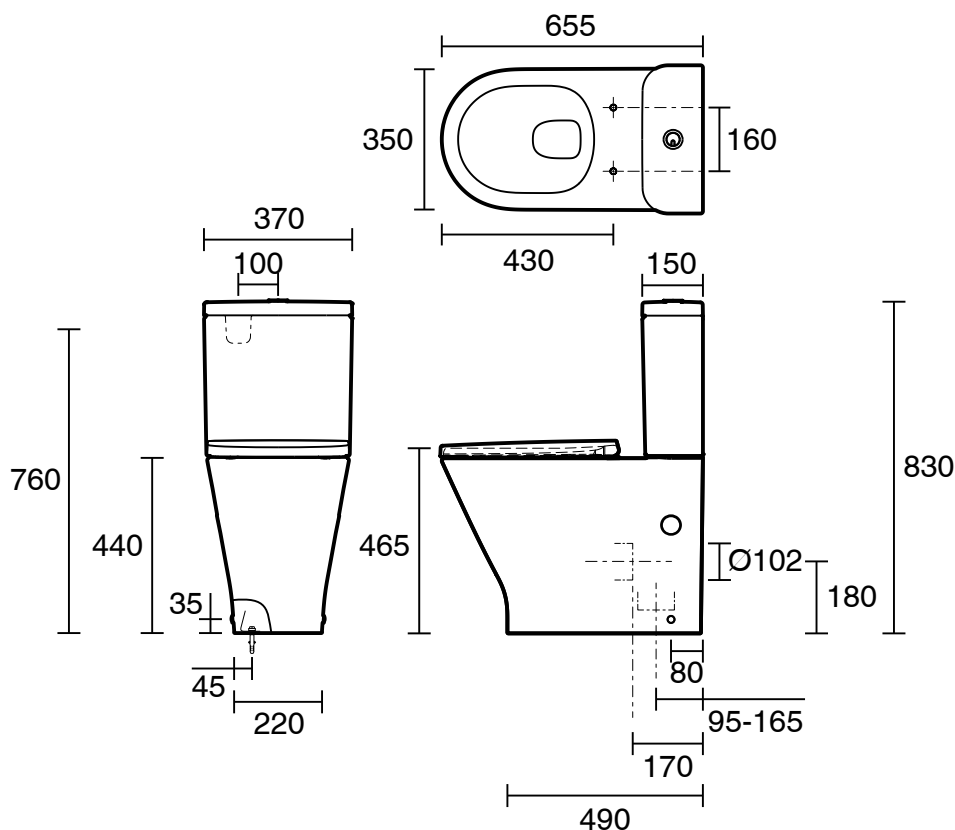

Roca The Gap Round Close Coupled Back to Wall Rimless Overheight Back Inlet Toilet Suite with Soft Close Quick Release Thick Seat White (4 Star)

10037

SPECIFICATIONS

Recommended Use	Residential;Commercial
Rim Configuration	Rimless
Pan Outlet Type	P Trap;S Trap
Pan Material	Vitreous China
Pan Weight (kg)	32
Toilet Seat Type	Soft Close;Quick Release
Toilet Seat Material	Supralit

WARRANTY

Residential & Commercial Use (Years)	25
Spare Parts & Labour (Years)	1

Please refer to Roca Warranty page for full Terms and Conditions

Dimensions are nominal measurements only.

CLEANING RECOMMENDATIONS:

We recommend the use of soapy water or approved cleaners. This product should not be cleaned with abrasive materials. Damage caused by any improper treatment is not covered by the product warranty. Refer to Warranty Conditions

Disclaimer: Products in this specification manual must by regulation be installed by licensed and registered trade people. The manufacturer/distributor reserves the right to vary specifications or delete models from their range without prior notification. Dimensions are nominal measurements only. Dimensions and set-outs listed are correct at time of publication however the manufacturer/distributor takes no responsibility for printing errors.

Published 22/05/2026

To see the complete Roca range go to www.reece.com.au