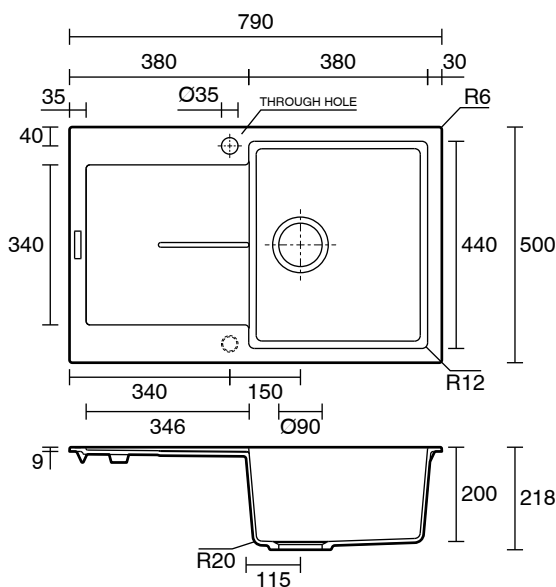

WARRANTY

Residential & Commercial Use (Years)	30
Spare Parts & Labour (Years)	1

Please refer to Memo Warranty Page for full Terms and Conditions

Sinks must be installed using a cutout template.
No responsibility will be taken for damage that occurs where a template has not been used.