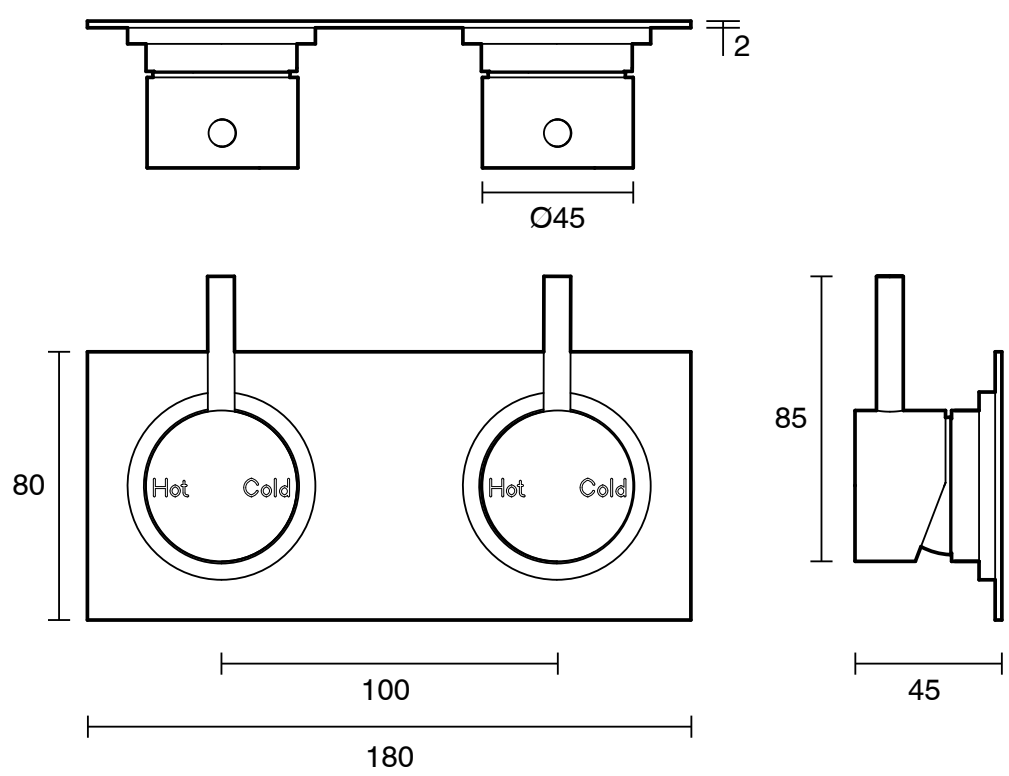

SUSSEX

Sussex Scala Dual Mixer Tap with Master Fit System LUX PVD Brushed Platinum Gold

2268228

SPECIFICATIONS

Recommended Use	Residential;Commercial
Colour Finish	Brushed Platinum Gold
Primary Material	Brass
Recommended Pressure Range	150 - 500 kPa as per AS3500
Max Continuous Working Temperature (deg C)	65
Min Continuous Working Temperature (deg C)	1

WARRANTY

Residential Use (Years)	40
Commercial Use (Years)	10

Please refer to Sussex Warranty page for full Terms and Conditions

Dimensions are nominal measurements only.

CLEANING RECOMMENDATIONS:

We recommend the use of soapy water or approved cleaners. This product should not be cleaned with abrasive materials. Damage caused by any improper treatment is not covered by the product warranty. Refer to Warranty Conditions

Disclaimer: Products in this specification manual must by regulation be installed by licensed and registered trade people. The manufacturer/distributor reserves the right to vary specifications or delete models from their range without prior notification. Dimensions are nominal measurements only. Dimensions and set-outs listed are correct at time of publication however the manufacturer/distributor takes no responsibility for printing errors.

Published 17/04/2026

To see the complete Sussex range go to www.reece.com.au