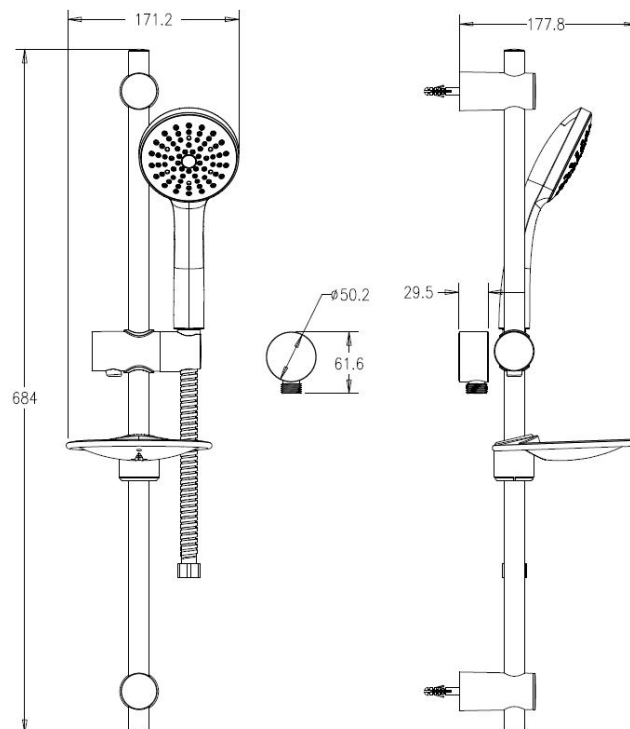

Posh Solus MK3 Rail Shower 1 Function Brushed Nickel (4 Star)

30629

SPECIFICATIONS

Recommended Use	Residential;Commercial
Colour Finish	Brushed Nickel
Primary Material	Brass
Recommended Pressure Range	150 - 500 kPa as per AS3500
Max Continuous Working Temperature (deg C)	60
Min Continuous Working Temperature (deg C)	5
Hot Water Unit Suitability	Storage Tank;Continuous Flow

WARRANTY

Residential & Commercial Use (Years)	25
Parts Replacement Only (Years)	1

Please refer to Posh Warranty Page for full Terms and Conditions

Dimensions are nominal measurements only.

CLEANING RECOMMENDATIONS:

We recommend the use of soapy water or approved cleaners. This product should not be cleaned with abrasive materials. Damage caused by any improper treatment is not covered by the product warranty. Refer to Warranty Conditions

Disclaimer: Products in this specification manual must by regulation be installed by licensed and registered trade people. The manufacturer/distributor reserves the right to vary specifications or delete models from their range without prior notification. Dimensions are nominal measurements only. Dimensions and set-outs listed are correct at time of publication however the manufacturer/distributor takes no responsibility for printing errors.

Published 01/04/2026

To see the complete Posh range go to
www.reece.com.au