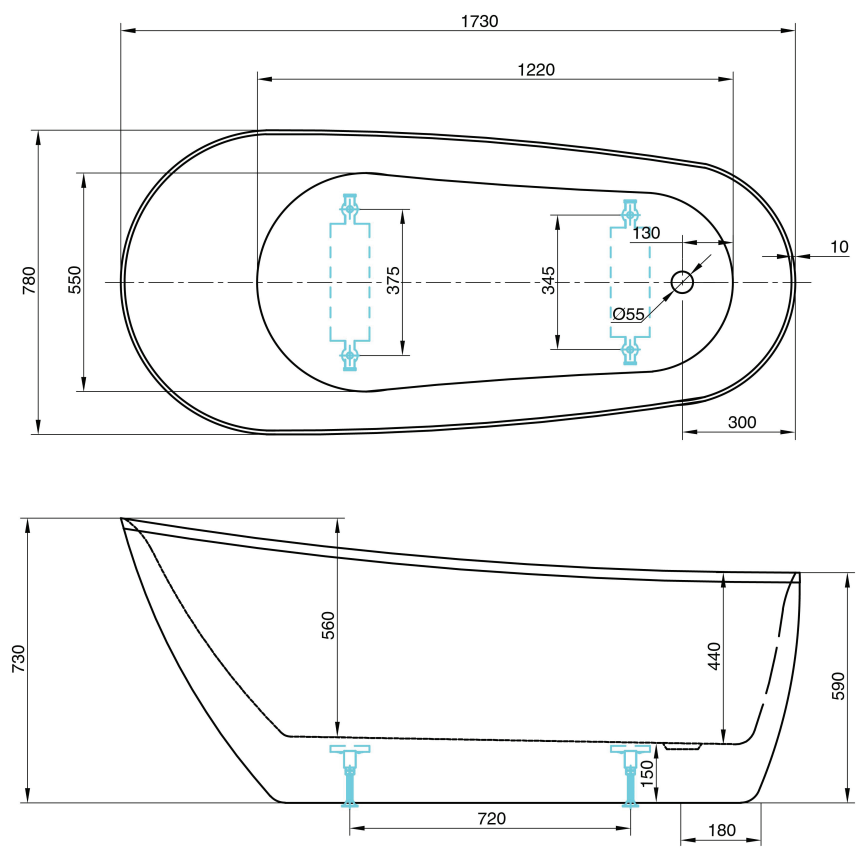

KADO

Kado Neue Freestanding Bath 1730 x 780 x 730mm White

SPECIFICATIONS

Recommended Use	Residential;Commercial
Material	Sanitary Grade Acrylic
Colour	White
Capacity	260 Litres
Weight	45 kg
Overflow	No Overflow
Plug & Waste	Not Included Suits 40mm Non Overflow Waste
Fixing	Silicone to Floor

WARRANTY

Residential & Commercial Use (Years)	20
Spare Parts & Labour (Years)	1

Please refer to Kado Warranty Page for full Terms and Conditions

Dimensions are nominal measurements only.

Disclaimer: Products in this specification manual must by regulation be installed by licensed and registered trade people. The manufacturer/distributor reserves the right to vary specifications or delete models from their range without prior notification. Dimensions are nominal measurements only. Dimensions and set-outs listed are correct at time of publication however the manufacturer/distributor takes no responsibility for printing errors.

Published 01/04/2026

To see the complete Kado range go to www.reece.com.au/bathrooms