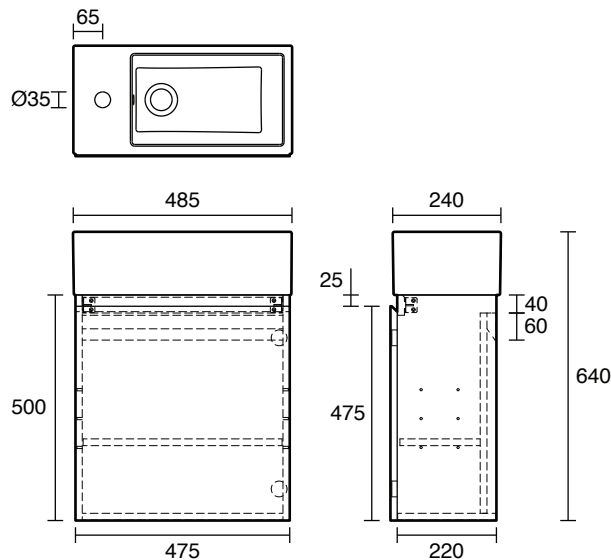

WARRANTY

Residential & Commercial Use (Years)	10
Spare Parts & Labour (Years)	1

Please refer to Posh Warranty Page for full Terms and Conditions