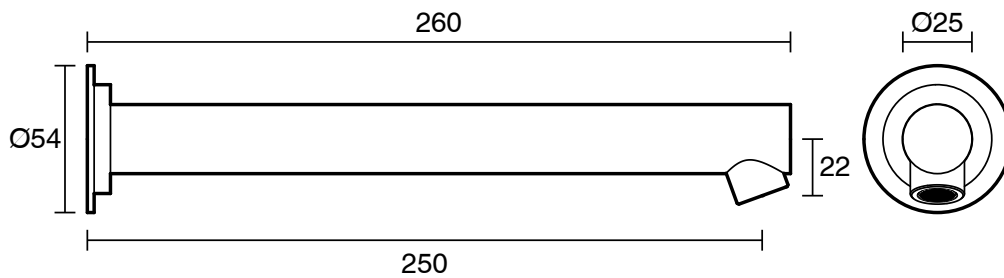

## Scala Wall Bath Outlet Straight 250mm PVD Matte Black Lead Free

51251

SPECIFICATIONS	
Recommended Use	Residential;Commercial
Colour Finish	Matte Black
Primary Material	Lead Free Brass
Recommended Pressure Range	150 - 500 kPa as per AS3500
Max Continuous Working Temperature (deg C)	65
Min Continuous Working Temperature (deg C)	1
WARRANTY	
Residential Use (Years)	40
Commercial Use (Years)	10
<i>Please refer to Sussex Warranty page for full Terms and Conditions</i>	

Dimensions are nominal measurements only.