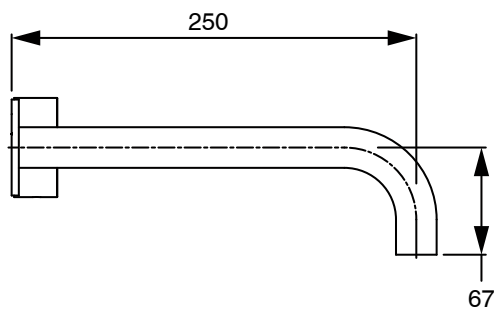

SUSSEX

Sussex Pure Progressive Wall Basin Mixer System 250mm EP Satin Chrome (3 Star) Lead Free

50522

| SPECIFICATIONS | |
|---|-----------------------------|
| Recommended Use | Residential;Commercial |
| Colour Finish | Satin Chrome |
| Primary Material | Lead Free Brass |
| Recommended Pressure Range | 150 - 500 kPa as per AS3500 |
| Max Continuous Working Temperature (deg C) | 65 |
| Min Continuous Working Temperature (deg C) | 1 |
| WARRANTY | |
| Residential Use (Years) | 40 |
| Commercial Use (Years) | 10 |
| <i>Please refer to Sussex Warranty page for full Terms and Conditions</i> | |