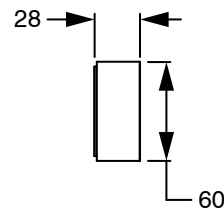

SUSSEX

Sussex Pure Progressive Wall Basin Mixer System 250mm EP Satin Chrome (3 Star) Lead Free

50522

| SPECIFICATIONS | |
|---|-----------------------------|
| Recommended Use | Residential;Commercial |
| Colour Finish | Satin Chrome |
| Primary Material | Lead Free Brass |
| Recommended Pressure Range | 150 - 500 kPa as per AS3500 |
| Max Continuous Working Temperature (deg C) | 65 |
| Min Continuous Working Temperature (deg C) | 1 |
| WARRANTY | |
| Residential Use (Years) | 40 |
| Commercial Use (Years) | 10 |
| <i>Please refer to Sussex Warranty page for full Terms and Conditions</i> | |