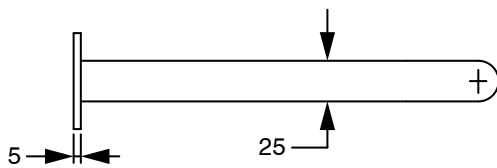

SUSSEX

Sussex Pure Progressive Wall Basin Mixer System 250mm EP Satin Chrome (3 Star) Lead Free

50522

| SPECIFICATIONS | |
|---|-----------------------------|
| Recommended Use | Residential;Commercial |
| Colour Finish | Satin Chrome |
| Primary Material | Lead Free Brass |
| Recommended Pressure Range | 150 - 500 kPa as per AS3500 |
| Max Continuous Working Temperature (deg C) | 65 |
| Min Continuous Working Temperature (deg C) | 1 |
| WARRANTY | |
| Residential Use (Years) | 40 |
| Commercial Use (Years) | 10 |
| <i>Please refer to Sussex Warranty page for full Terms and Conditions</i> | |