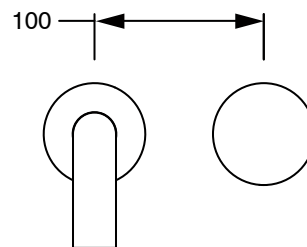

SUSSEX

Sussex Pure Progressive Wall Basin Mixer System 250mm EP Satin Chrome (3 Star) Lead Free

50522

| SPECIFICATIONS | |
|---|-----------------------------|
| Recommended Use | Residential;Commercial |
| Colour Finish | Satin Chrome |
| Primary Material | Lead Free Brass |
| Recommended Pressure Range | 150 - 500 kPa as per AS3500 |
| Max Continuous Working Temperature (deg C) | 65 |
| Min Continuous Working Temperature (deg C) | 1 |
| WARRANTY | |
| Residential Use (Years) | 40 |
| Commercial Use (Years) | 10 |
| <i>Please refer to Sussex Warranty page for full Terms and Conditions</i> | |