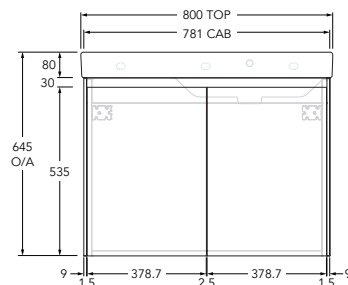

WARRANTY

Residential Use (Years)	10
Commercial Use (Years)	1
Spare Parts & Labour (Years)	1

Please refer to Roca Warranty page for full Terms and Conditions