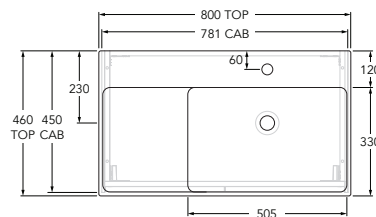

WARRANTY

Residential Use (Years)	10
Commercial Use (Years)	1
Spare Parts & Labour (Years)	1

Please refer to Roca Warranty page for full Terms and Conditions