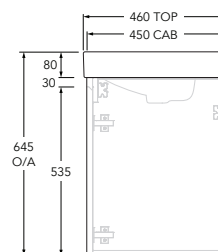

WARRANTY

Residential Use (Years)	10
Commercial Use (Years)	1
Spare Parts & Labour (Years)	1

Please refer to Roca Warranty page for full Terms and Conditions