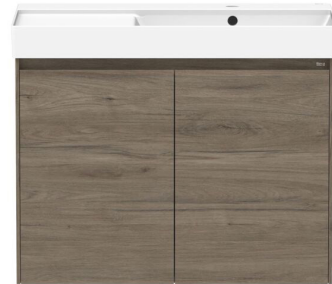

Roca Ona Vanity All Door Right Hand Bowl 800mm Dark Elm

22447

SPECIFICATIONS

Recommended Use	Residential;Commercial
Mounting	Wall
Basin Included	Yes
Bowl Configuration	Right Hand
Number of Bowls	Single
Taphole Options	One
Door/Drawer Configuration	Doors Only
Door/Drawer Options	2 Doors
Cabinet Material	Laminate (Woodgrain)
Cabinet Colour	Dark Elm
Basin Material	Fine Ceramic
Basin Colour	White
Overflow Included	Yes
Plug & Waste Included	No
Plug & Waste Size	32mm x 40mm