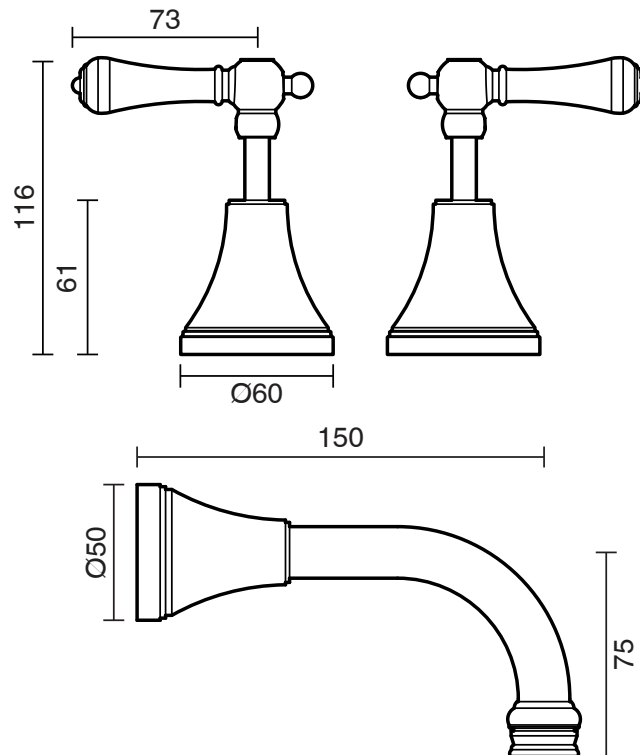

KADO

Kado Era Wall Bath Set 150mm Lever Porcelain Handle Chrome

9507600

SPECIFICATIONS

Recommended Use	Residential;Commercial
Colour	Chrome with Porcelain Handles
Finish	Polished
Material	DR Brass
Recommended Pressure Range	150 - 500 kPa
Maximum Continuous Working Temperature	80 deg C
Suitable for Storage Tank Hot Water	Yes
Suitable for Continuous Flow Hot Water	Yes
Suitable for Gravity Feed Hot Water	No

WARRANTY

Residential & Commercial Use (Years)	25
Spare Parts & Labour (Years)	1

Please refer to Kado Warranty Page for full Terms and Conditions

Dimensions are nominal measurements only.

CLEANING RECOMMENDATIONS:

We recommend the use of soapy water or approved cleaners. This product should not be cleaned with abrasive materials. Damage caused by any improper treatment is not covered by the product warranty. Refer to Warranty Conditions

Disclaimer: Products in this specification manual must by regulation be installed by licensed and registered trade people. The manufacturer/distributor reserves the right to vary specifications or delete models from their range without prior notification. Dimensions are nominal measurements only. Dimensions and set-outs listed are correct at time of publication however the manufacturer/distributor takes no responsibility for printing errors.

Published 01/04/2026

To see the complete Kado range go to www.reece.com.au

WaterMark
AS/NZS 3718
WM-022967