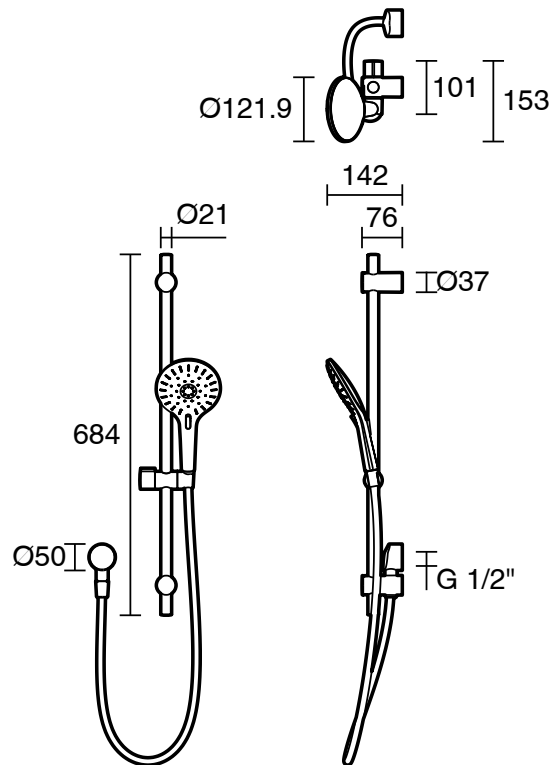

Roca Ona Single Rail Shower Brushed Nickel (5 Star)

14944

SPECIFICATIONS

Recommended Use	Residential;Commercial
Colour Finish	Brushed Nickel
Primary Material	Brass
Recommended Pressure Range	150 - 500 kPa as per AS3500
Max Continuous Working Temperature (deg C)	60
Min Continuous Working Temperature (deg C)	5

WARRANTY

Residential & Commercial Use (Years)	25
Spare Parts & Labour (Years)	1

Please refer to Roca Warranty page for full Terms and Conditions

Dimensions are nominal measurements only.

CLEANING RECOMMENDATIONS:

We recommend the use of soapy water or approved cleaners. This product should not be cleaned with abrasive materials. Damage caused by any improper treatment is not covered by the product warranty. Refer to Warranty Conditions

Disclaimer: Products in this specification manual must by regulation be installed by licensed and registered trade people. The manufacturer/distributor reserves the right to vary specifications or delete models from their range without prior notification. Dimensions are nominal measurements only. Dimensions and set-outs listed are correct at time of publication however the manufacturer/distributor takes no responsibility for printing errors.

Published 01/04/2026

To see the complete Roca range go to www.reece.com.au