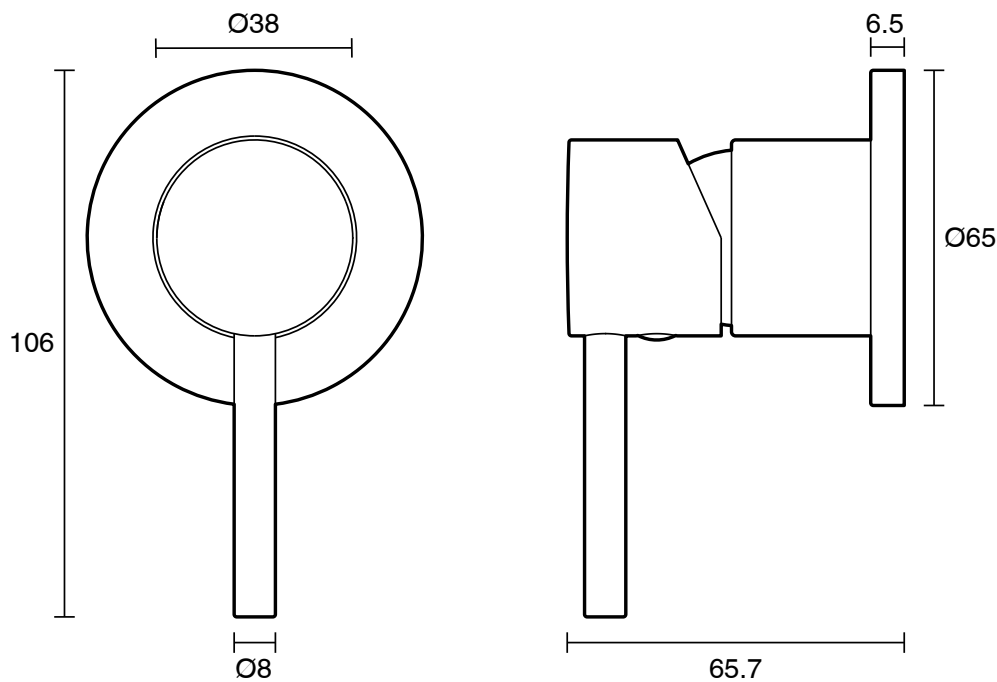

mizu

Mizu Drift Shower Mixer Trimset Chrome Lead Free

2267201

| SPECIFICATIONS | |
|---|-----------------------------|
| Recommended Use | Residential;Commercial |
| Colour Finish | Polished Chrome |
| Primary Material | Lead Free Brass |
| Recommended Pressure Range | 150 - 500 kPa as per AS3500 |
| Max Continuous Working Temperature (deg C) | 70 |
| Min Continuous Working Temperature (deg C) | 5 |
| WARRANTY | |
| Residential & Commercial Use (Years) | 25 |
| Spare Parts & Labour (Years) | 1 |
| <i>Please refer to Mizu Warranty page for full Terms and Conditions</i> | |

Disclaimer: Products in this specification manual must by regulation be installed by licensed and registered trade people. The manufacturer/distributor reserves the right to vary specifications or delete models from their range without prior notification. Dimensions are nominal measurements only. Dimensions and set-outs listed are correct at time of publication however the manufacturer/distributor takes no responsibility for printing errors.