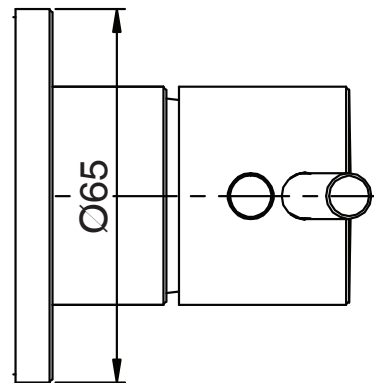

mizu

Mizu Drift MK2 Shower Mixer Trimset Brushed Gold

2263864

SPECIFICATIONS	
Recommended Use	Residential;Commercial
Colour Finish	Brushed Gold
Primary Material	DR Brass
Recommended Pressure Range	150 - 500 kPa as per AS3500
Max Continuous Working Temperature (deg C)	65
Min Continuous Working Temperature (deg C)	5
WARRANTY	
Residential & Commercial Use (Years)	25
Spare Parts & Labour (Years)	1
<i>Please refer to Mizu Warranty page for full Terms and Conditions</i>	