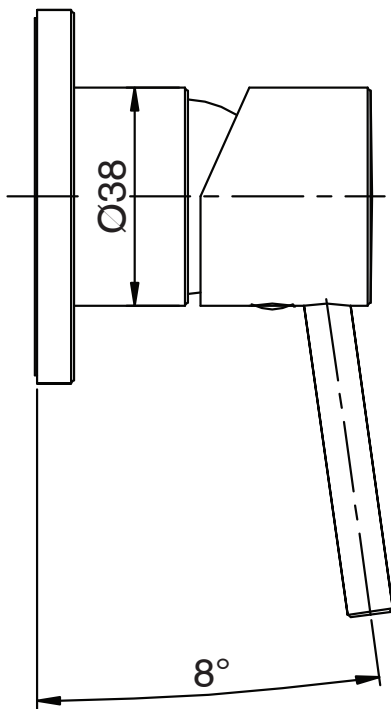

mizu

Mizu Drift MK2 Shower Mixer Trimset Brushed Gold

2263864

SPECIFICATIONS	
Recommended Use	Residential;Commercial
Colour Finish	Brushed Gold
Primary Material	DR Brass
Recommended Pressure Range	150 - 500 kPa as per AS3500
Max Continuous Working Temperature (deg C)	65
Min Continuous Working Temperature (deg C)	5
WARRANTY	
Residential & Commercial Use (Years)	25
Spare Parts & Labour (Years)	1
<i>Please refer to Mizu Warranty page for full Terms and Conditions</i>	