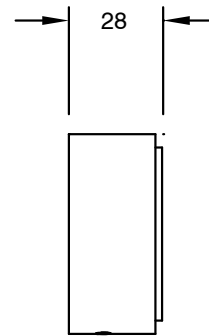

SUSSEX

Sussex Pure Wall Top Assembly with Diamond Textured Handles PVD Brushed Gunmetal Lead Free

50916

SPECIFICATIONS

Recommended Use	Residential;Commercial
Colour Finish	Brushed Gunmetal
Primary Material	Lead Free Brass
Recommended Pressure Range	150 - 500 kPa as per AS3500
Max Continuous Working Temperature (deg C)	65
Min Continuous Working Temperature (deg C)	1

WARRANTY

Residential Use (Years)	40
Commercial Use (Years)	10

Please refer to Sussex Warranty page for full Terms and Conditions

Dimensions are nominal measurements only.

CLEANING RECOMMENDATIONS:

We recommend the use of soapy water or approved cleaners. This product should not be cleaned with abrasive materials. Damage caused by any improper treatment is not covered by the product warranty. Refer to Warranty Conditions

Disclaimer: Products in this specification manual must by regulation be installed by licensed and registered trade people. The manufacturer/distributor reserves the right to vary specifications or delete models from their range without prior notification. Dimensions are nominal measurements only. Dimensions and set-outs listed are correct at time of publication however the manufacturer/distributor takes no responsibility for printing errors.

Published 07/05/2026

To see the complete Sussex range go to www.reece.com.au