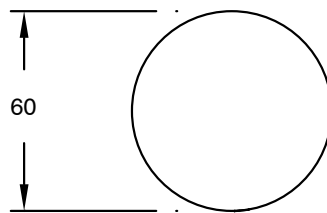

SUSSEX

Sussex Pure Wall Top Assembly with Diamond Textured Handles PVD Brushed Gunmetal Lead Free

50916

SPECIFICATIONS

Recommended Use	Residential;Commercial
Colour Finish	Brushed Gunmetal
Primary Material	Lead Free Brass
Recommended Pressure Range	150 - 500 kPa as per AS3500
Max Continuous Working Temperature (deg C)	65
Min Continuous Working Temperature (deg C)	1

WARRANTY

Residential Use (Years)	40
Commercial Use (Years)	10

Please refer to Sussex Warranty page for full Terms and Conditions

Dimensions are nominal measurements only.

CLEANING RECOMMENDATIONS:

We recommend the use of soapy water or approved cleaners. This product should not be cleaned with abrasive materials. Damage caused by any improper treatment is not covered by the product warranty. Refer to Warranty Conditions

Disclaimer: Products in this specification manual must by regulation be installed by licensed and registered trade people. The manufacturer/distributor reserves the right to vary specifications or delete models from their range without prior notification. Dimensions are nominal measurements only. Dimensions and set-outs listed are correct at time of publication however the manufacturer/distributor takes no responsibility for printing errors.

Published 07/05/2026

To see the complete Sussex range go to www.reece.com.au