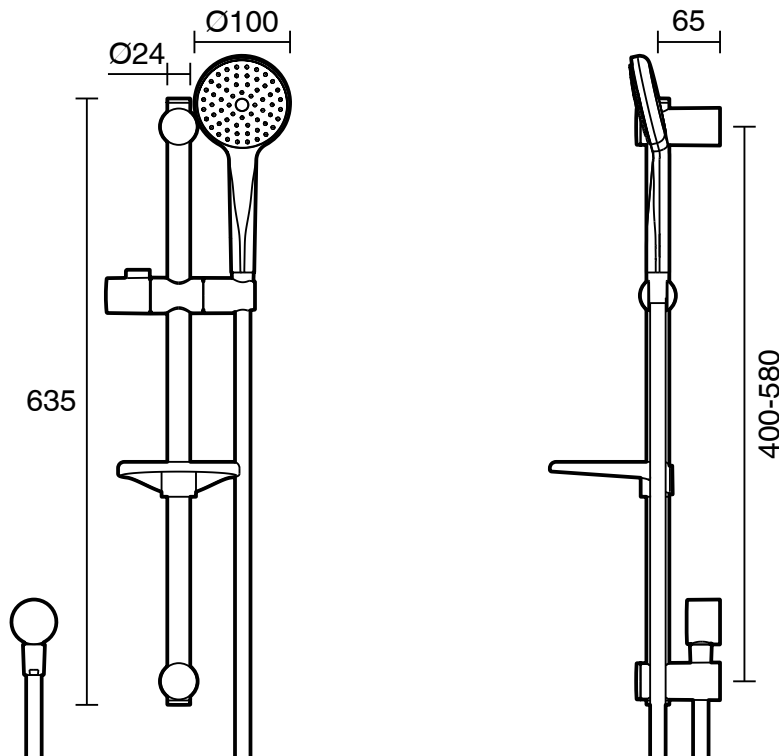

Posh Bristol MK2 Rail Shower All Pressure Chrome (3 Star)

34268

SPECIFICATIONS

Recommended Use	Residential;Commercial
Colour Finish	Polished Chrome
Primary Material	Stainless Steel
Recommended Pressure Range	35 - 500 kPa as per AS3500
Max Continuous Working Temperature (deg C)	80
Min Continuous Working Temperature (deg C)	5

WARRANTY

Residential & Commercial Use (Years)	25
Spare Parts & Labour (Years)	1

Please refer to Posh Warranty page for full Terms and Conditions

Dimensions are nominal measurements only.

CLEANING RECOMMENDATIONS:

We recommend the use of soapy water or approved cleaners. This product should not be cleaned with abrasive materials. Damage caused by any improper treatment is not covered by the product warranty. Refer to Warranty Conditions

Disclaimer: Products in this specification manual must by regulation be installed by licensed and registered trade people. The manufacturer/distributor reserves the right to vary specifications or delete models from their range without prior notification. Dimensions are nominal measurements only. Dimensions and set-outs listed are correct at time of publication however the manufacturer/distributor takes no responsibility for printing errors.

Published 01/04/2026

To see the complete Posh range go to
www.reece.com.au