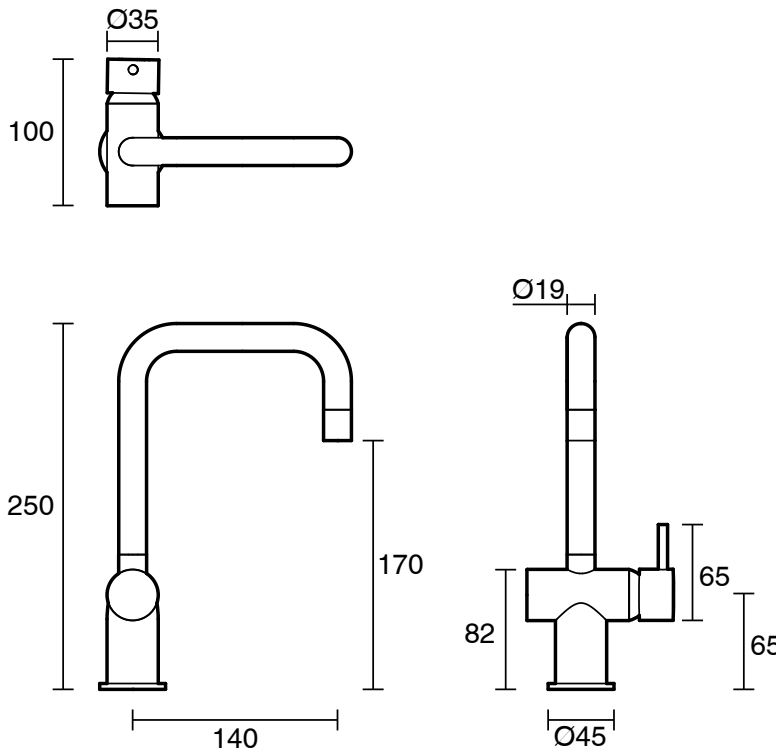

SUSSEX

**Scala Mini Basin / Sink Mixer Square Small Right Hand PVD Brushed Platinum Gold (5 Star)
Lead Free
51914**

SPECIFICATIONS	
Recommended Use	Residential;Commercial
Colour Finish	Brushed Platinum Gold
Primary Material	Lead Free Brass
Recommended Pressure Range	150 - 500 kPa as per AS3500
Max Continuous Working Temperature (deg C)	65
Min Continuous Working Temperature (deg C)	1
WARRANTY	
Residential Use (Years)	40
Commercial Use (Years)	10
<i>Please refer to Sussex Warranty page for full Terms and Conditions</i>	

Disclaimer: Products in this specification manual must by regulation be installed by licensed and registered trade people. The manufacturer/distributor reserves the right to vary specifications or delete models from their range without prior notification. Dimensions are nominal measurements only. Dimensions and set-outs listed are correct at time of publication however the manufacturer/distributor takes no responsibility for printing errors.