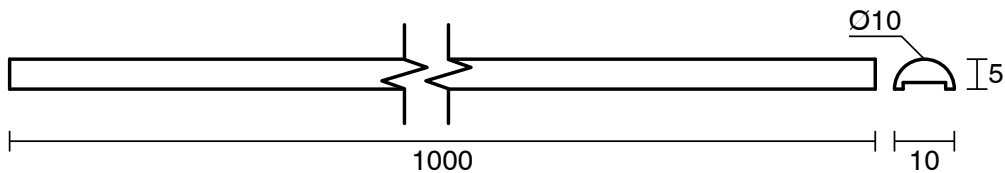

KADO

Kado Lux Shower Screen Water Bar 1000mm Brushed Gunmetal

1705981

SPECIFICATIONS

Recommended Use	Residential;Commercial
Colour Finish	Brushed Gunmetal
Primary Material	Aluminium
Mounting	Floor;Product Surface

WARRANTY

Residential & Commercial Use (Years)	25
Spare Parts & Labour (Years)	1

Please refer to Kado Warranty Page for full Terms and Conditions

Dimensions are nominal measurements only.

CLEANING RECOMMENDATIONS:

We recommend the use of soapy water or approved cleaners. This product should not be cleaned with abrasive materials. Damage caused by any improper treatment is not covered by the product warranty. Refer to Warranty Conditions

Disclaimer: Products in this specification manual must by regulation be installed by licensed and registered trade people. The manufacturer/distributor reserves the right to vary specifications or delete models from their range without prior notification. Dimensions are nominal measurements only. Dimensions and set-outs listed are correct at time of publication however the manufacturer/distributor takes no responsibility for printing errors.

Published 01/04/2026

To see the complete Kado range go to www.reece.com.au