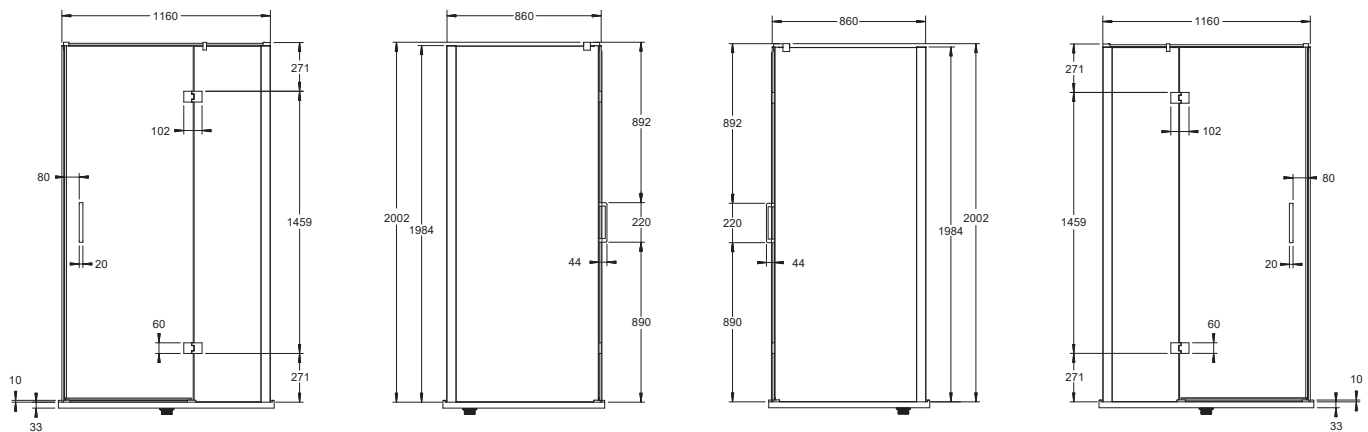

Posh Domaine MK2 Semi Frameless Hinged Shower Screen and Return 1200x900x2000

2350228

SPECIFICATIONS	
Recommended Use	Residential;Commercial
Shower Screen Material	6mm Toughened Glass
Shower Base	Sold Separately
Door Design	90° Hinged Swing Opening Door
Door Opening	Left or Right Hand Opening
Handle Type	Double Handle
Handle Colour	Silver Chrome
WARRANTY	
Residential & Commercial Use (Years)	7
Spare Parts & Labour (Years)	1
<i>Please refer to Posh Warranty Page for full Terms and Conditions</i>	