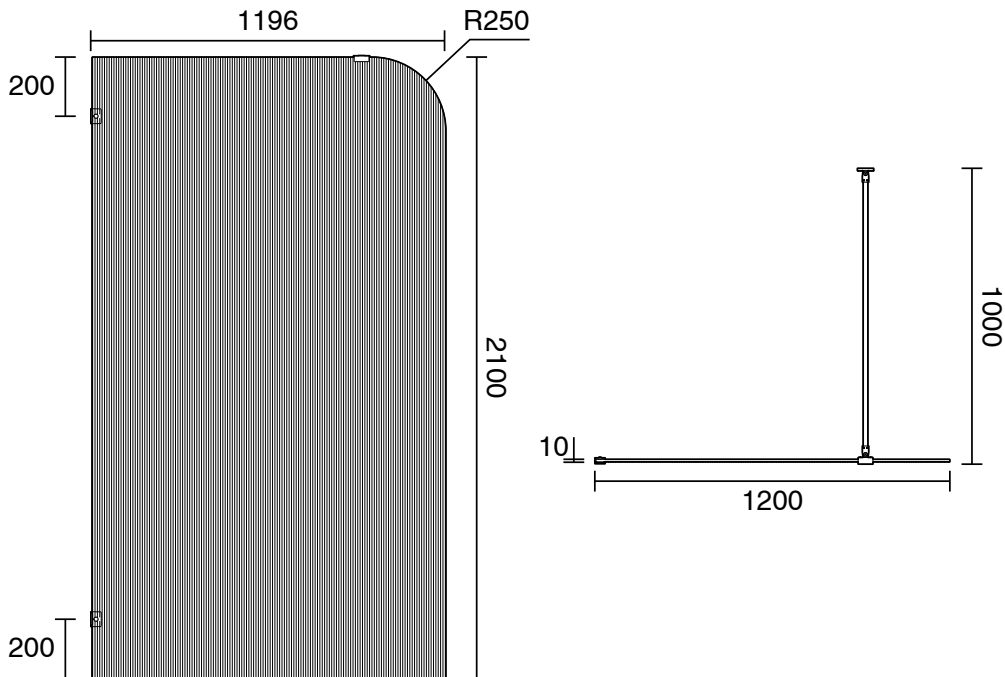

## Kado Lux Frameless Curved Left Fluted Panel with Wall Clips 1200mm Chrome

1710067

SPECIFICATIONS	
Recommended Use	Residential;Commercial
Colour Finish	Polished Chrome;Clear
Primary Material	Glass
Frame Configuration	Frameless
Screen Shape	Curved
Screen Appearance	Fluted
Screen Fixing	Clips
Mounting	Wall
WARRANTY	
Residential & Commercial Use (Years)	7
Spare Parts & Labour (Years)	1
<i>Please refer to Kado Warranty Page for full Terms and Conditions</i>	

Dimensions are nominal measurements only.