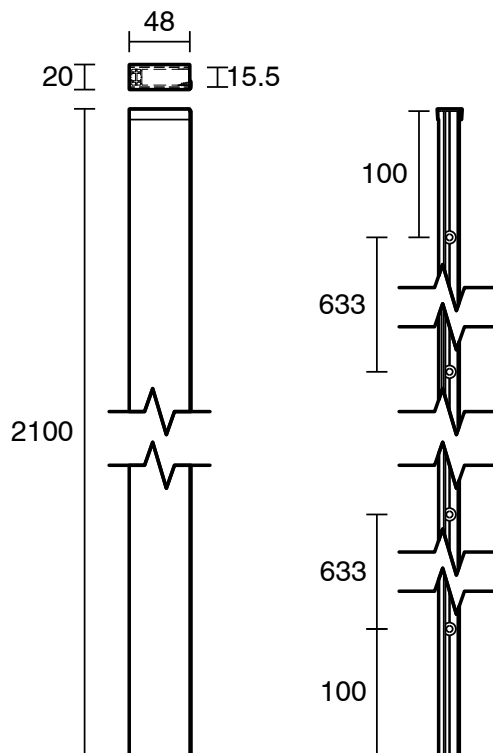

KADO

Kado Lux Frameless Shower Screen Wall Channel Brushed Nickel

1705958

SPECIFICATIONS	
Recommended Use	Residential;Commercial
Colour Finish	Brushed Nickel
Primary Material	Aluminium
Mounting	Wall
WARRANTY	
Residential & Commercial Use (Years)	25
Spare Parts & Labour (Years)	1
<i>Please refer to Kado Warranty Page for full Terms and Conditions</i>	