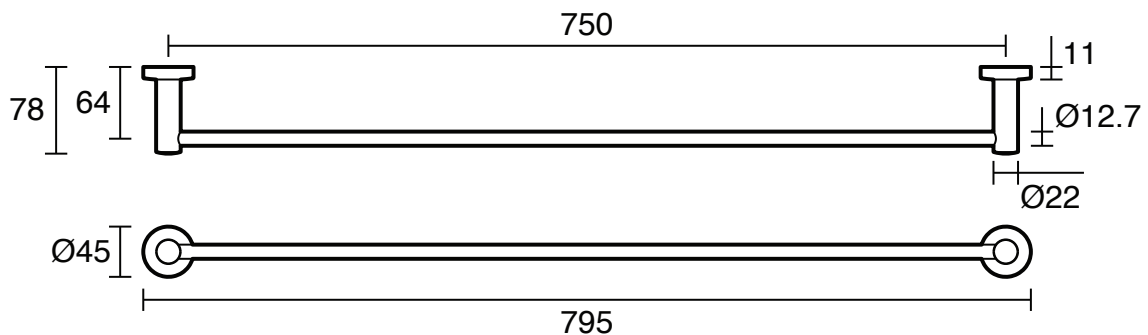

Posh Solus MK2 Single Towel Rail 750mm Matte Black

2263971

SPECIFICATIONS

Recommended Use	Residential;Commercial
Colour	Matte Black

WARRANTY

Residential & Commercial Use (Years)	25
Spare Parts & Labour (Years)	1

Please refer to Posh Warranty Page for full Terms and Conditions

Dimensions are nominal measurements only.

CLEANING RECOMMENDATIONS:

We recommend the use of soapy water or approved cleaners. This product should not be cleaned with abrasive materials. Damage caused by any improper treatment is not covered by the product warranty. Refer to Posh Warranty page for full Terms and Conditions.

Disclaimer: Products in this specification manual must by regulation be installed by licensed and registered trade people. The manufacturer/distributor reserves the right to vary specifications or delete models from their range without prior notification. Dimensions are nominal measurements only. Dimensions and set-outs listed are correct at time of publication however the manufacturer/distributor takes no responsibility for printing errors.

Published 01/04/2026

To see the complete Posh range go to
www.reece.com.au