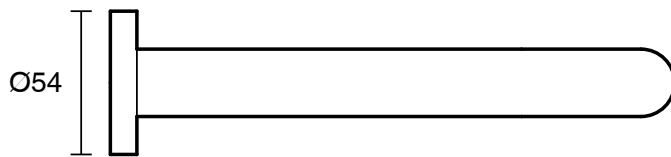

SUSSEX

Scala 25 Wall Outlet Curved 200mm PVD Matte Black (3 Star) Lead Free

51139

SPECIFICATIONS	
Recommended Use	Residential;Commercial
Colour Finish	Matte Black
Primary Material	Lead Free Brass
Recommended Pressure Range	150 - 500 kPa as per AS3500
Max Continuous Working Temperature (deg C)	65
Min Continuous Working Temperature (deg C)	1
WARRANTY	
Residential Use (Years)	40
Commercial Use (Years)	10
<i>Please refer to Sussex Warranty page for full Terms and Conditions</i>	