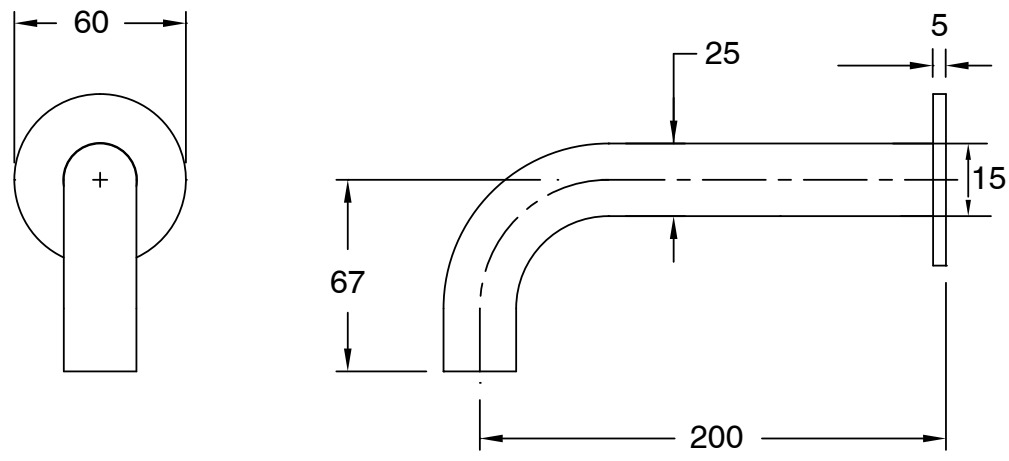

SUSSEX

Sussex Pure Wall Basin Outlet 200mm PVD Matte Black (3 Star) Lead Free

50879

SPECIFICATIONS	
Recommended Use	Residential;Commercial
Colour Finish	Matte Black
Primary Material	Lead Free Brass
Recommended Pressure Range	150 - 500 kPa as per AS3500
Max Continuous Working Temperature (deg C)	65
Min Continuous Working Temperature (deg C)	1
WARRANTY	
Residential Use (Years)	40
Commercial Use (Years)	10
<i>Please refer to Sussex Warranty page for full Terms and Conditions</i>	