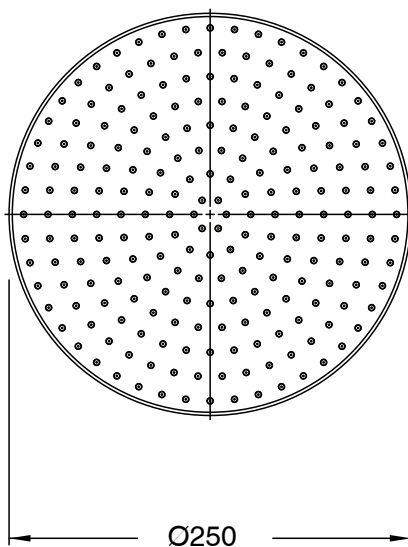

SUSSEX

Sussex Pure Shower Head 250mm Brushed Gunmetal (3 Star)

2299616

SPECIFICATIONS

Recommended Use	Residential;Commercial
Colour Finish	Brushed Gunmetal
Primary Material	DR Brass
Recommended Pressure Range	150 - 500 kPa as per AS3500
Max Continuous Working Temperature (deg C)	65
Min Continuous Working Temperature (deg C)	1

WARRANTY

Residential Use (Years)	40
Commercial Use (Years)	10

Please refer to Sussex Warranty page for full Terms and Conditions

Dimensions are nominal measurements only.

CLEANING RECOMMENDATIONS:

We recommend the use of soapy water or approved cleaners. This product should not be cleaned with abrasive materials. Damage caused by any improper treatment is not covered by the product warranty. Refer to Warranty Conditions

Disclaimer: Products in this specification manual must by regulation be installed by licensed and registered trade people. The manufacturer/distributor reserves the right to vary specifications or delete models from their range without prior notification. Dimensions are nominal measurements only. Dimensions and set-outs listed are correct at time of publication however the manufacturer/distributor takes no responsibility for printing errors.

Published 13/04/2026

To see the complete Sussex range go to www.reece.com.au