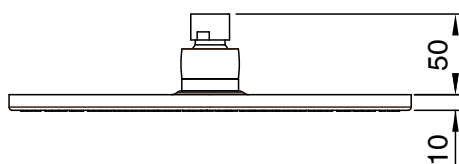

SUSSEX

Sussex Pure Shower Head 250mm Brushed Gunmetal (3 Star)

2299616

SPECIFICATIONS

Recommended Use	Residential;Commercial
Colour Finish	Brushed Gunmetal
Primary Material	DR Brass
Recommended Pressure Range	150 - 500 kPa as per AS3500
Max Continuous Working Temperature (deg C)	65
Min Continuous Working Temperature (deg C)	1

WARRANTY

Residential Use (Years)	40
Commercial Use (Years)	10

Please refer to Sussex Warranty page for full Terms and Conditions

Dimensions are nominal measurements only.

CLEANING RECOMMENDATIONS:

We recommend the use of soapy water or approved cleaners. This product should not be cleaned with abrasive materials. Damage caused by any improper treatment is not covered by the product warranty. Refer to Warranty Conditions

Disclaimer: Products in this specification manual must by regulation be installed by licensed and registered trade people. The manufacturer/distributor reserves the right to vary specifications or delete models from their range without prior notification. Dimensions are nominal measurements only. Dimensions and set-outs listed are correct at time of publication however the manufacturer/distributor takes no responsibility for printing errors.

Published 13/04/2026

To see the complete Sussex range go to www.reece.com.au