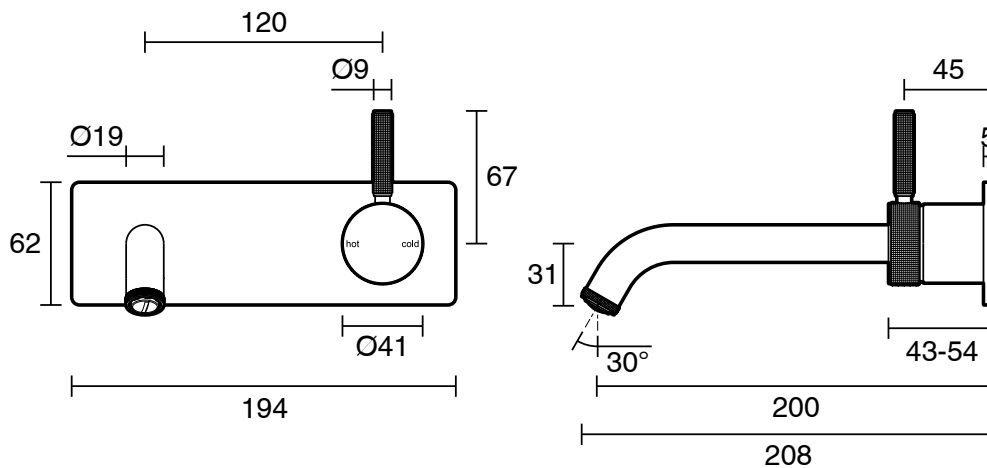

Milli Etch Wall Basin/Bath Mixer Tap Set Square Kit Matte Black (6 Star) Lead Free

2269423

SPECIFICATIONS

Recommended Use	Residential;Commercial
Colour Finish	Matte Black
Primary Material	Lead Free Brass
Recommended Pressure Range	150 - 500 kPa as per AS3500
Max Continuous Working Temperature (deg C)	75
Min Continuous Working Temperature (deg C)	5

WARRANTY

Residential & Commercial Use (Years)	25
Spare Parts & Labour (Years)	1

Please refer to Milli Warranty page for full Terms and Conditions