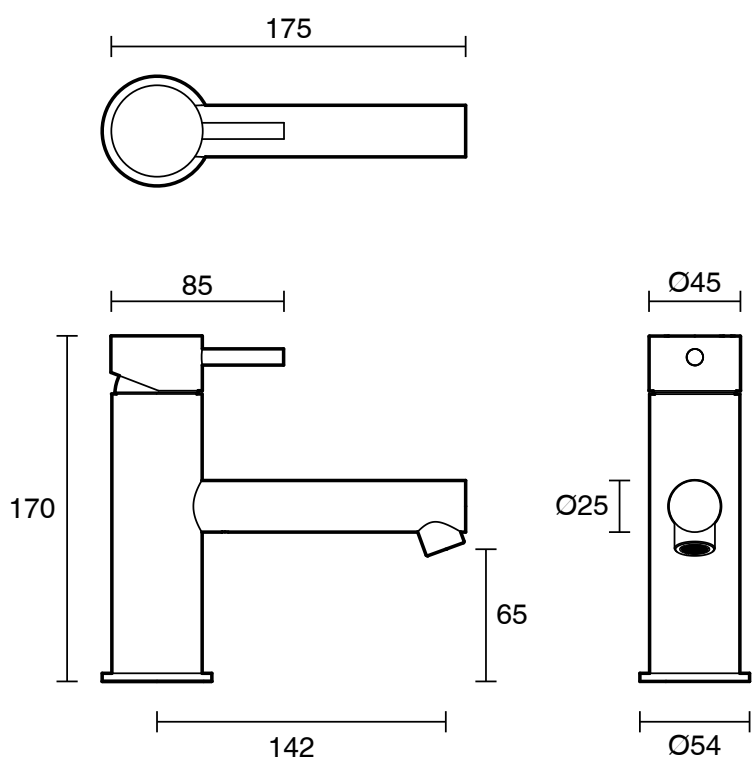

SUSSEX

Sussex Scala Basin Mixer Tap with 130mm Outlet Chrome (5 Star)

2262939

SPECIFICATIONS	
Recommended Use	Residential;Commercial
Colour Finish	Polished Chrome
Primary Material	DR Brass
Recommended Pressure Range	150 - 500 kPa as per AS3500
Max Continuous Working Temperature (deg C)	65
Min Continuous Working Temperature (deg C)	1
WARRANTY	
Residential Use (Years)	40
Commercial Use (Years)	10
<i>Please refer to Sussex Warranty page for full Terms and Conditions</i>	

Disclaimer: Products in this specification manual must by regulation be installed by licensed and registered trade people. The manufacturer/distributor reserves the right to vary specifications or delete models from their range without prior notification. Dimensions are nominal measurements only. Dimensions and set-outs listed are correct at time of publication however the manufacturer/distributor takes no responsibility for printing errors.