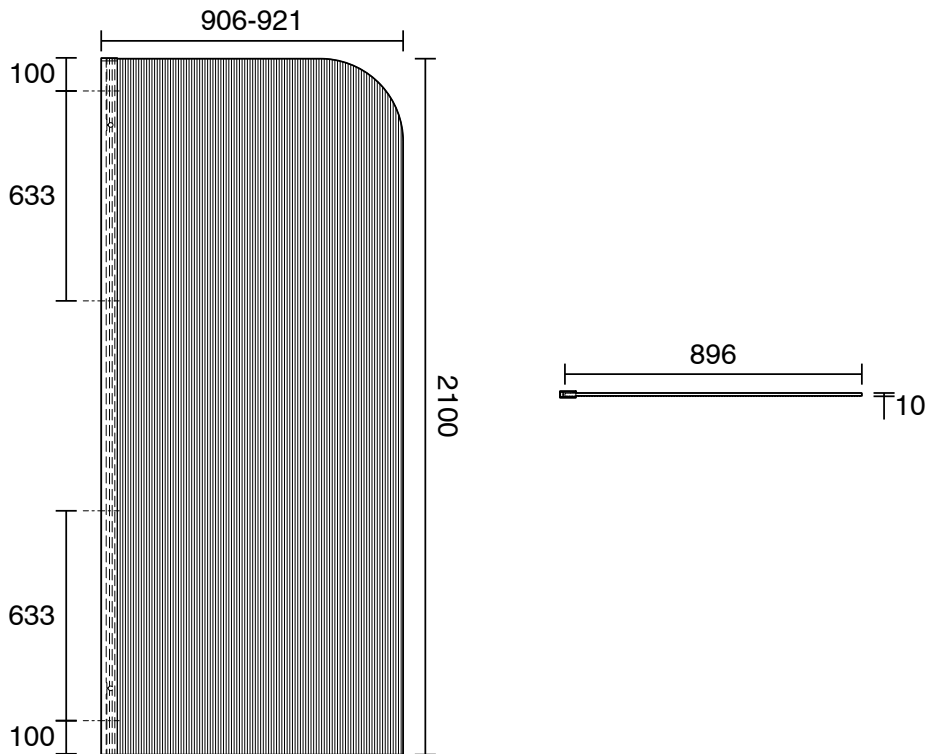

KADO

Kado Lux Frameless Curved Left Fluted Panel with Wall Channel 900mm Brushed Brass

1710112

SPECIFICATIONS

Recommended Use	Residential;Commercial
Colour Finish	Brushed Brass;Clear
Primary Material	Glass
Frame Configuration	Frameless
Screen Shape	Curved
Screen Appearance	Fluted
Screen Fixing	Channel
Mounting	Wall

WARRANTY

Residential & Commercial Use (Years)	7
Spare Parts & Labour (Years)	1

Please refer to Kado Warranty Page for full Terms and Conditions

Dimensions are nominal measurements only.

CLEANING RECOMMENDATIONS:

We recommend the use of soapy water or approved cleaners. This product should not be cleaned with abrasive materials. Damage caused by any improper treatment is not covered by the product warranty. Refer to Warranty Conditions

Disclaimer: Products in this specification manual must by regulation be installed by licensed and registered trade people. The manufacturer/distributor reserves the right to vary specifications or delete models from their range without prior notification. Dimensions are nominal measurements only. Dimensions and set-outs listed are correct at time of publication however the manufacturer/distributor takes no responsibility for printing errors.

Published 01/04/2026

To see the complete Kado range go to www.reece.com.au