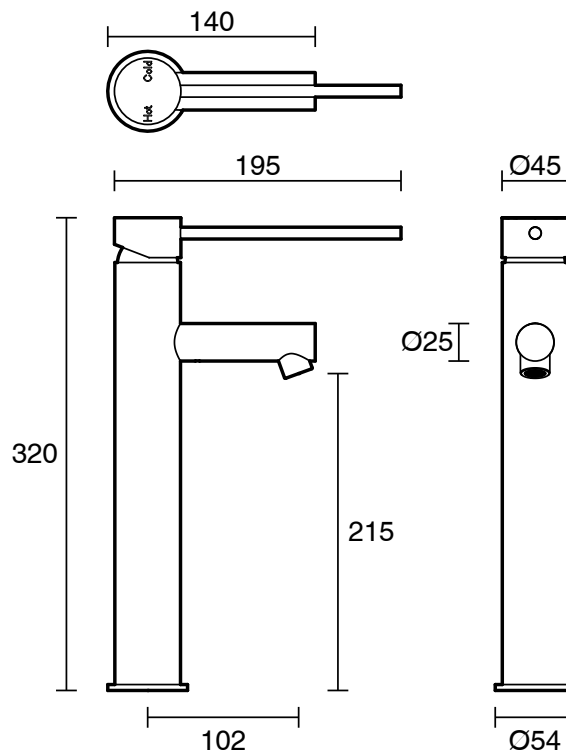

SUSSEX

**Sussex Scala Extended Basin Mixer Tap with 150mm Extension Pin
LUX PVD Brushed Platinum Gold (6 Star)
2268190**

SPECIFICATIONS	
Recommended Use	Residential;Commercial
Colour Finish	Brushed Platinum Gold
Primary Material	DR Brass
Recommended Pressure Range	150 - 500 kPa as per AS3500
Max Continuous Working Temperature (deg C)	65
Min Continuous Working Temperature (deg C)	1
WARRANTY	
Residential Use (Years)	40
Commercial Use (Years)	10
<i>Please refer to Sussex Warranty page for full Terms and Conditions</i>	

Disclaimer: Products in this specification manual must by regulation be installed by licensed and registered trade people. The manufacturer/distributor reserves the right to vary specifications or delete models from their range without prior notification. Dimensions are nominal measurements only. Dimensions and set-outs listed are correct at time of publication however the manufacturer/distributor takes no responsibility for printing errors.