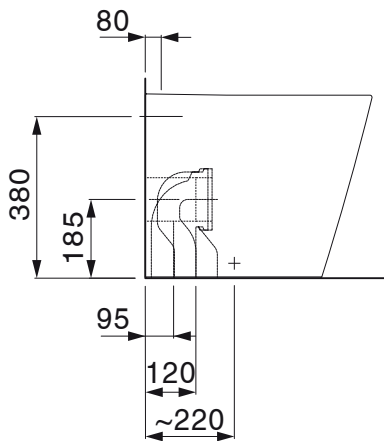

LAUFEN

LAUFEN Kartell Rimless Back to Wall Pan and Soft Close Seat White (4 Star)

1813054

SPECIFICATIONS

Recommended Use	Residential;Commercial
Pan Material	Vitreous China
Rim Configuration	Rimless
Pan Outlet Type	P Trap;S Trap
Pan Weight (kg)	28
Mounting	Floor
Toilet Seat Included	Yes

WARRANTY

Residential & Commercial Use (Years)	25
Spare Parts & Labour (Years)	1

Please refer to LAUFEN Warranty page for full Terms and Conditions

Dimensions are nominal measurements only.

CLEANING RECOMMENDATIONS:

We recommend the use of soapy water or approved cleaners. This product should not be cleaned with abrasive materials. Damage caused by any improper treatment is not covered by the product warranty. Refer to Warranty Conditions

Disclaimer: Products in this specification manual must by regulation be installed by licensed and registered trade people. The manufacturer/distributor reserves the right to vary specifications or delete models from their range without prior notification. Dimensions are nominal measurements only. Dimensions and set-outs listed are correct at time of publication however the manufacturer/distributor takes no responsibility for printing errors.

Published 23/04/2026

To see the complete LAUFEN range go to www.reece.com.au/bathrooms