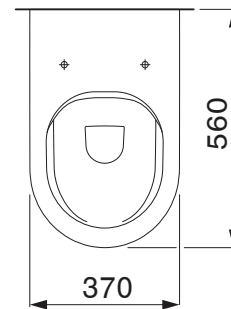

LAUFEN

LAUFEN Kartell Rimless Back to Wall Pan and Soft Close Seat White (4 Star)

1813054

SPECIFICATIONS

Recommended Use	Residential;Commercial
Pan Material	Vitreous China
Rim Configuration	Rimless
Pan Outlet Type	P Trap;S Trap
Pan Weight (kg)	28
Mounting	Floor
Toilet Seat Included	Yes

WARRANTY

Residential & Commercial Use (Years)	25
Spare Parts & Labour (Years)	1

Please refer to LAUFEN Warranty page for full Terms and Conditions

Dimensions are nominal measurements only.

CLEANING RECOMMENDATIONS:

We recommend the use of soapy water or approved cleaners. This product should not be cleaned with abrasive materials. Damage caused by any improper treatment is not covered by the product warranty. Refer to Warranty Conditions

Disclaimer: Products in this specification manual must by regulation be installed by licensed and registered trade people. The manufacturer/distributor reserves the right to vary specifications or delete models from their range without prior notification. Dimensions are nominal measurements only. Dimensions and set-outs listed are correct at time of publication however the manufacturer/distributor takes no responsibility for printing errors.

Published 23/04/2026

To see the complete LAUFEN range go to www.reece.com.au/bathrooms