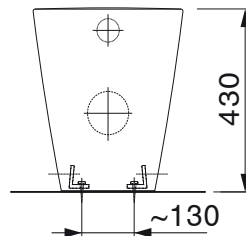

LAUFEN

LAUFEN Kartell Rimless Back to Wall Pan and Soft Close Seat White (4 Star)

1813054

SPECIFICATIONS

Recommended Use	Residential;Commercial
Pan Material	Vitreous China
Rim Configuration	Rimless
Pan Outlet Type	P Trap;S Trap
Pan Weight (kg)	28
Mounting	Floor
Toilet Seat Included	Yes

WARRANTY

Residential & Commercial Use (Years)	25
Spare Parts & Labour (Years)	1

Please refer to LAUFEN Warranty page for full Terms and Conditions

Dimensions are nominal measurements only.

CLEANING RECOMMENDATIONS:

We recommend the use of soapy water or approved cleaners. This product should not be cleaned with abrasive materials. Damage caused by any improper treatment is not covered by the product warranty. Refer to Warranty Conditions

Disclaimer: Products in this specification manual must by regulation be installed by licensed and registered trade people. The manufacturer/distributor reserves the right to vary specifications or delete models from their range without prior notification. Dimensions are nominal measurements only. Dimensions and set-outs listed are correct at time of publication however the manufacturer/distributor takes no responsibility for printing errors.

Published 23/04/2026

To see the complete LAUFEN range go to www.reece.com.au/bathrooms