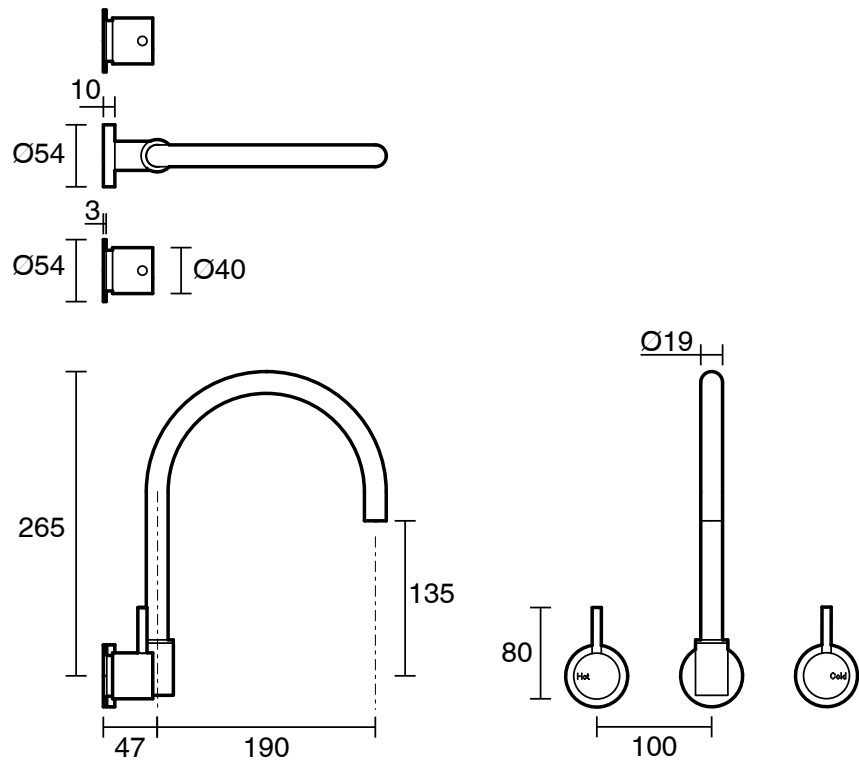

SUSSEX

Scala Wall Sink Set Curved EP Satin Chrome (3 Star) Lead Free

52695

SPECIFICATIONS

Recommended Use	Residential;Commercial
Colour Finish	Satin Chrome
Primary Material	Lead Free Brass
Recommended Pressure Range	150 - 500 kPa as per AS3500
Max Continuous Working Temperature (deg C)	65
Min Continuous Working Temperature (deg C)	1

WARRANTY

Residential Use (Years)	40
Commercial Use (Years)	10

Please refer to Sussex Warranty page for full Terms and Conditions

Dimensions are nominal measurements only.

CLEANING RECOMMENDATIONS:

We recommend the use of soapy water or approved cleaners. This product should not be cleaned with abrasive materials. Damage caused by any improper treatment is not covered by the product warranty. Refer to Warranty Conditions

Disclaimer: Products in this specification manual must by regulation be installed by licensed and registered trade people. The manufacturer/distributor reserves the right to vary specifications or delete models from their range without prior notification. Dimensions are nominal measurements only. Dimensions and set-outs listed are correct at time of publication however the manufacturer/distributor takes no responsibility for printing errors.

Published 01/05/2026

To see the complete Sussex range go to www.reece.com.au