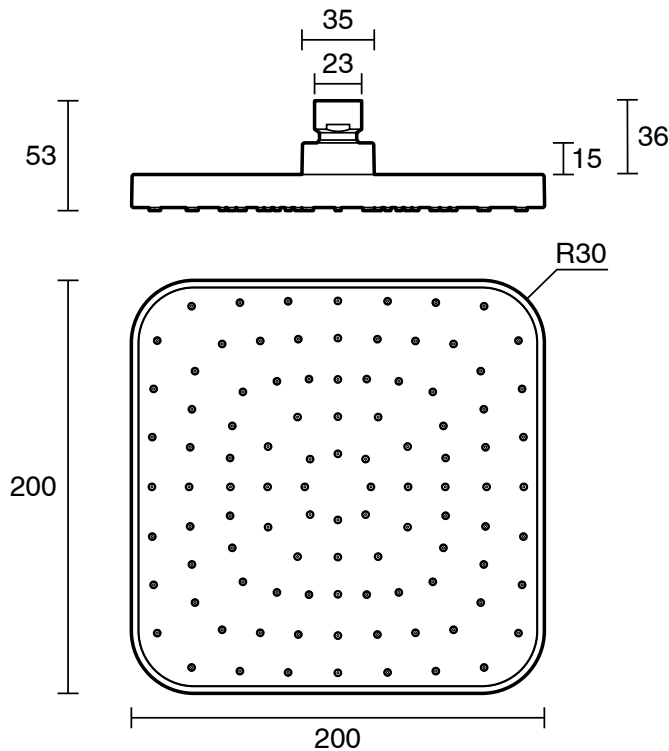

mizu

Mizu Soothe Overhead Shower 200mm Brushed Brass (5 Star)

4201024

SPECIFICATIONS

Recommended Use	Residential;Commercial
Colour Finish	Brushed Brass
Primary Material	Lead Free Brass
Recommended Pressure Range	150 - 500 kPa as per AS3500
Max Continuous Working Temperature (deg C)	65
Min Continuous Working Temperature (deg C)	5

WARRANTY

Residential & Commercial Use (Years)	25
Spare Parts & Labour (Years)	1

Please refer to Mizu Warranty page for full Terms and Conditions

Dimensions are nominal measurements only.

CLEANING RECOMMENDATIONS:

We recommend the use of soapy water or approved cleaners. This product should not be cleaned with abrasive materials. Damage caused by any improper treatment is not covered by the product warranty. Refer to Warranty Conditions

Disclaimer: Products in this specification manual must by regulation be installed by licensed and registered trade people. The manufacturer/distributor reserves the right to vary specifications or delete models from their range without prior notification. Dimensions are nominal measurements only. Dimensions and set-outs listed are correct at time of publication however the manufacturer/distributor takes no responsibility for printing errors.

Published 01/04/2026

To see the complete Mizu range go to www.reece.com.au